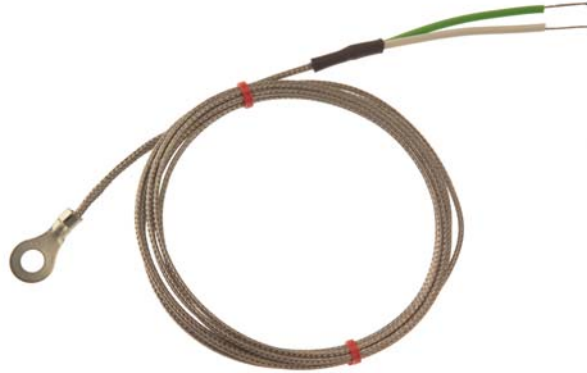

## WASHER THERMOCOUPLE

A type J or K thermocouple housed in a washer eyelet

- Grounded tip for fast response
- Washer with 6mm clearance hole
- Rated up to 350 degC
- 2 and 3 meter lengths
- Glass fiber stainless steel braided extension lead, 7/0.2mm
- Type J or K thermocouple to IEC 584

Type /Lead Length	Farnell code	Labfacility stock code	Manufacturing Code
J, 2m	8597944	XF-359-FAR	FW-J-2M
K, 2m	8597952	XF-360-FAR	FW-K-2M
J, 3m	1633487	XF-530-FAR	FW-J-3M
K, 3m	1633488	XF-529-FAR	FW-K-3M