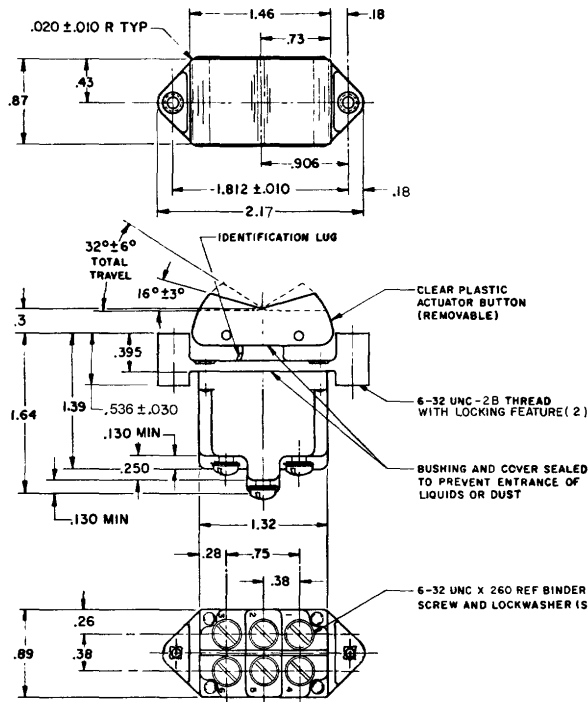

DRAWING NUMBER
M 2TP12 SERIES CHART 1
PAGE 1 OF 1
ISSUE 17
RELEASE NO. SR 12719
REPLACES

**SWITCH-TOGGLE
FLUSH KEY**

CATALOG LISTING
**2TP12 SERIES
CHART 1**

CAT. LIST.	CIRCUIT MADE WITH BUTTON DEPRESSED ON		
	OPPOSITE LUG (2-3, 5-6)	CENTER (1-2, 4-5)	LUG SIDE (1-2, 4-5)
2TP12-1	ON	OFF	ON
2TP12-2	ON	NONE	OFF
2TP12-3	ON	NONE	ON
2TP12-21	ON	OFF	NONE
2TP12-4	ON	NONE	MOM OFF
②	ON	OFF	MOM ON
2TP12-6	OFF	NONE	MOM ON
2TP12-7	MOM ON	OFF	MOM ON
2TP12-8	ON	NONE	MOM ON
2TP12-61	NONE	OFF	MOM ON

L191 15A 125, 250, 277 VAC
1/2HP 125 VAC
1HP 250, 277 VAC
5A 125 VAC "L"
RU CE

L192 10A 125, 250, 277 VAC
1/4HP 125 VAC,
1/2HP 250, 277 VAC
3A 125 VAC "L"
RU CE

NOTES
1 - MICRO SWITCH CATALOG LISTING MARKED ON SIDE OF SWITCH
⚠ APPLIES ONLY TO "ON" AND "MOMENTARY ON" POSITIONS
3 - THESE SWITCHES WILL WITHSTAND TEMPERATURE OF 160°F
⚠ SCREWS FURNISHED UNASSEMBLED

THIS DRAWING COVERS A PROPRIETARY ITEM AND IS THE PROPERTY OF MICRO SWITCH A DIVISION OF MINNEAPOLIS-HONEYWELL REGULATOR CO. THIS DRAWING IS NOT TO BE COPIED OR USED WITHOUT THE APPROVAL OF MICRO SWITCH.

CHARACTERISTICS	ELECTRICAL DATA	SCALE - FULL
	CONTACT ARRANGEMENT	DO NOT SCALE PRINT UNLESS OTHERWISE SPECIFIED DIMENSIONS ARE IN INCHES TOLERANCES ARE: ONE PLACE (0) ±.030 TWO PLACE (.00) ±.015 THREE PLACE (.000) ±.008 ANGLES ±
		WEIGHT .14 LB EST

RASTER
DRAWN
18 SEP 64
N.E.W.