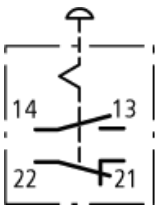

Contact sequence

Colour

Moeller GmbH, Hein-Moeller-Str. 7-11, D-53115 Bonn
E-Mail: catalog@moeller.net, Internet: www.moeller.net, <http://catalog.moeller.net>
Copyright 2006 by Moeller GmbH. Subject to modifications. HPL-C2006GB-INT V2.3