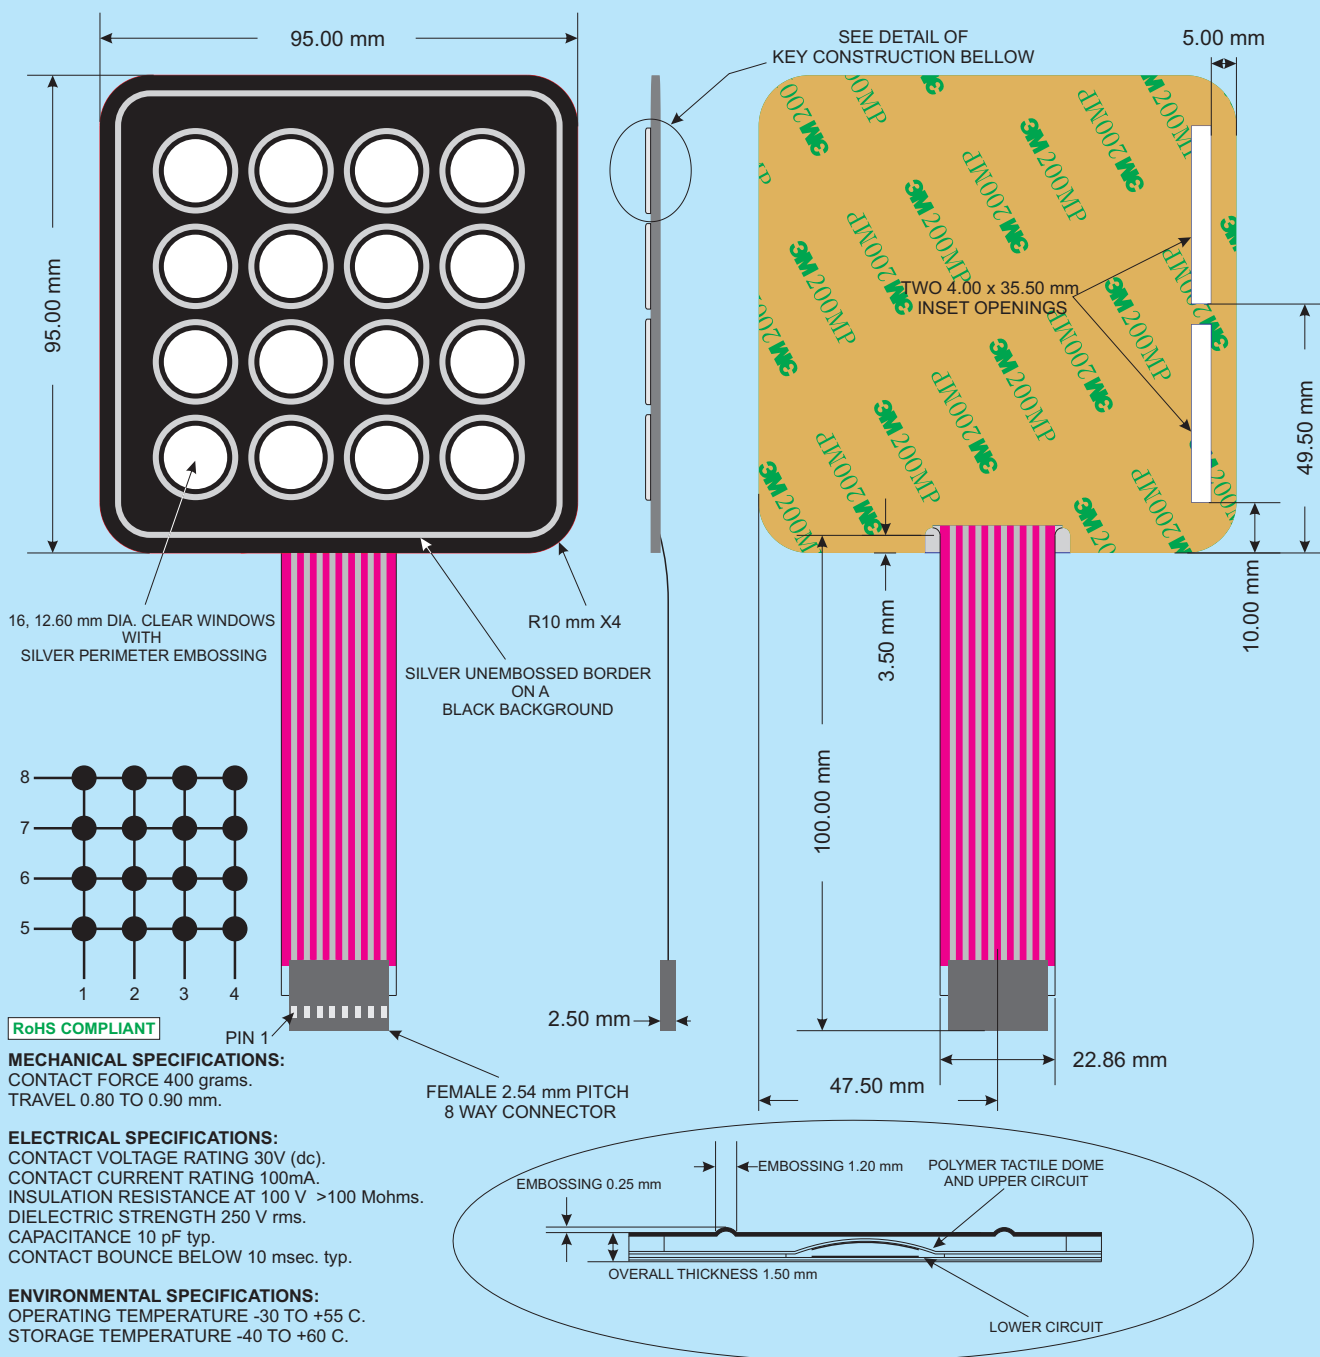

# STANDARD 16 KEYPAD APEM

## 4+4 MATRIX KEYPAD WITH INSERT POCKETS

4 INSERTS WITH BLACK GRAPHICS ON A SILVER BACKGROUND SUPPLIED WITH THIS KEYPAD. FOR OTHER VARIANTS OF INSERTS PLEASE CALL APEM