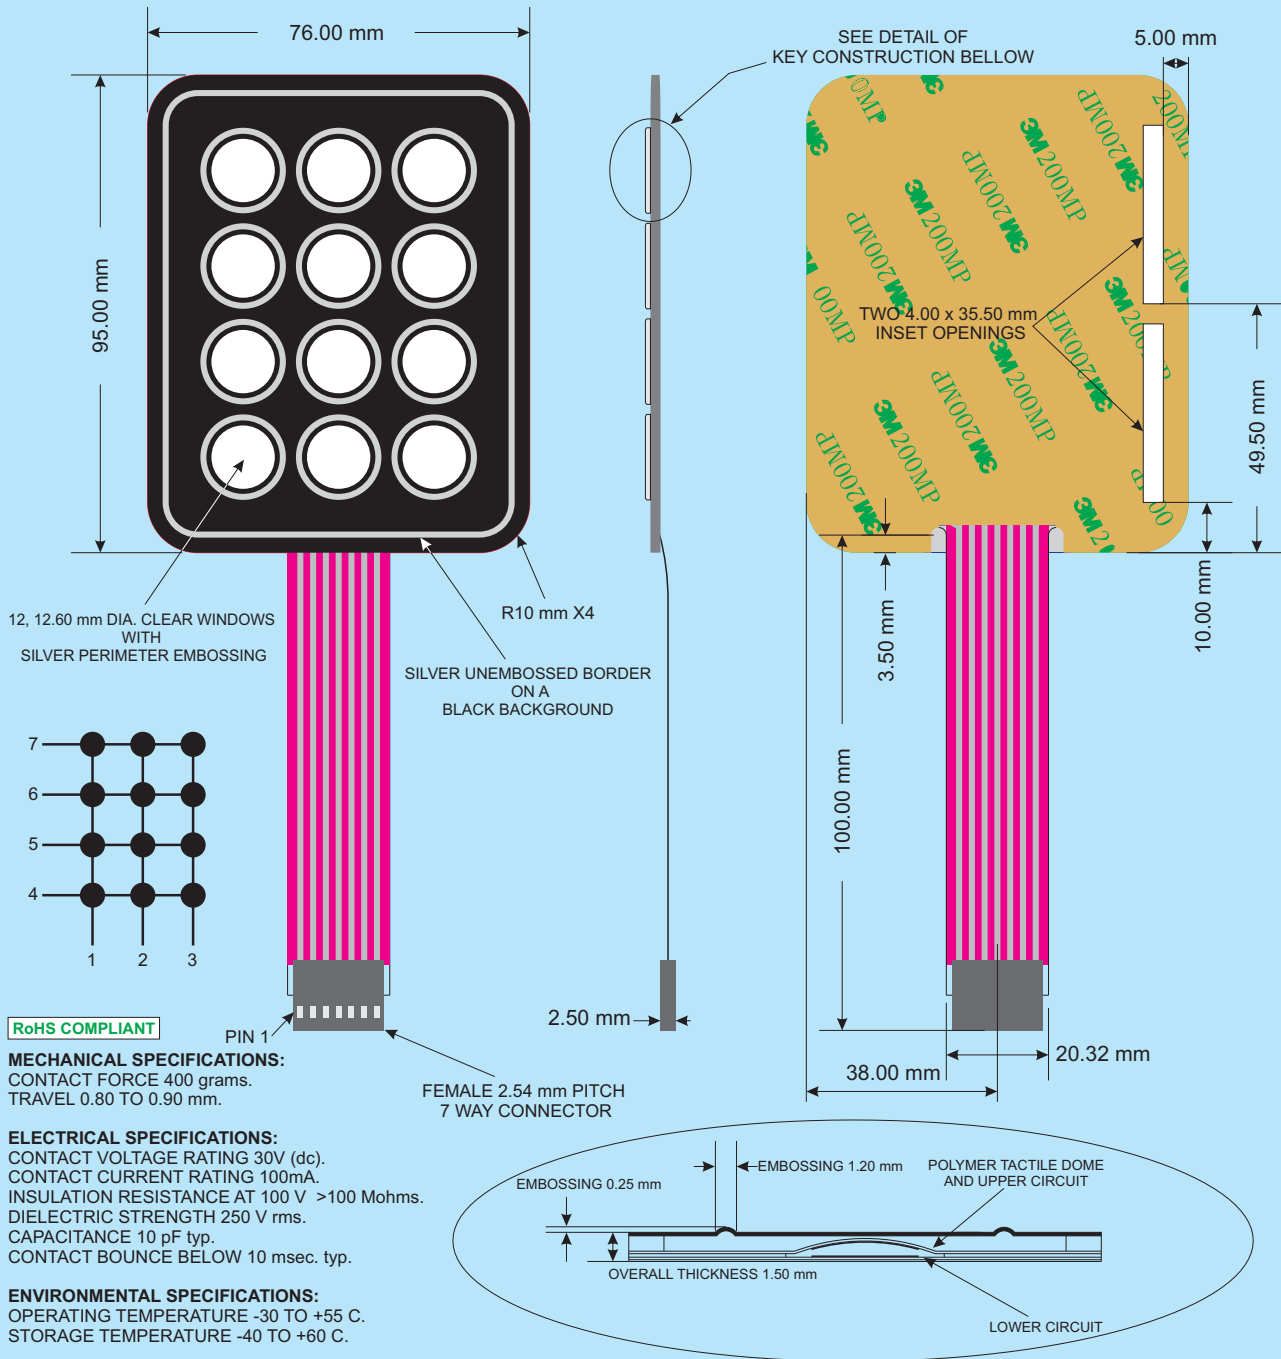

STANDARD 12 KEYPAD APEM

3+4 MATRIX KEYPAD WITH INSERT POCKETS

4 INSERTS WITH BLACK GRAPHICS ON A SILVER BACKGROUND SUPPLIED WITH THIS KEYPAD. FOR OTHER VARIANTS OF INSERTS PLEASE CALL APEM