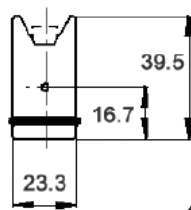

## HA 3/4 Inserts

HA 3

Plug

All dimensions are in mm.

Receptacle

HA 4

These inserts fit in the HA 3/4 Series Housings.

Description	Plug	Receptacle
HA 3	10420000	10421000
HA 4	10431000	10432000

## HA 10 Inserts

View from cable side

All dimensions are in mm.

Description	Plug	Receptacle
HA 10 with Wire Protection	10440100	10441100
HA 10 without Wire Protection	10440000	10441000