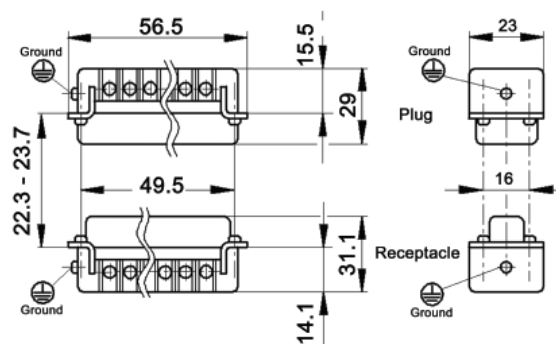

## HA 3/4 Inserts

HA 3

Plug

All dimensions are in mm.

Receptacle

HA 4

These inserts fit in the HA 3/4 Series Housings.

Description	Plug	Receptacle
HA 3	10420000	10421000
HA 4	10431000	10432000

## HA 10 Inserts

View from cable side

All dimensions are in mm.

Description	Plug	Receptacle
HA 10 with Wire Protection	10440100	10441100
HA 10 without Wire Protection	10440000	10441000