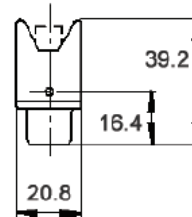

## HA 3/4 Inserts

HA 3

Plug

All dimensions are in mm.

Receptacle

HA 4

These inserts fit in the HA 3/4 Series Housings.

Description	Plug	Receptacle
HA 3	10420000	10421000
HA 4	10431000	10432000

## HA 10 Inserts

View from cable side

All dimensions are in mm.

Description	Plug	Receptacle
HA 10 with Wire Protection	10440100	10441100
HA 10 without Wire Protection	10440000	10441000