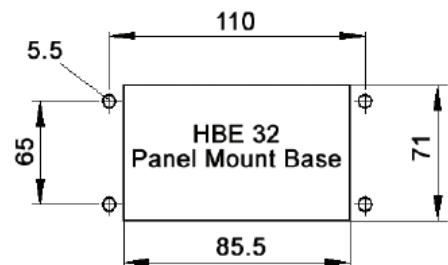

Description	Part Numbers
Panel Mount without Dust Cover	101320C0

Dust cover with double lever bolts and attachment string: 101420KIT

All dimensions are in mm.