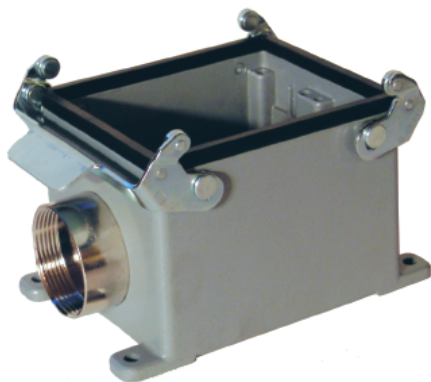

EPIC® Rectangular Connectors

HBE 32 Housings: Double Levers on Base

SURFACE MOUNT BASES

All dimensions are in mm.

Specifications: DIN 43652
Temperature Range: -40°C to +125°C
Protection class: NEMA 4, NEMA 12, IP65
Material: Aluminum alloy, powder coated

# of Entries	Size of Entry			Part Numbers			Complete your installation with a SKINTOP®, Pg 352			
	PG	NPT	Metric	PG	NPT	Metric	PG- Nylon	PG- Metal	Metric- Nylon	Metric- Metal
2 Entries	29	1"	32	101380C0	101380NP	19138000	53015160	52015760	53111040	53112040
1 Entry	29	1"	32	101370C0	101370NP	19137000	53015160	52015760	53111040	53112040

Dust cover with double lever bolts and attachment string: 101420KIT