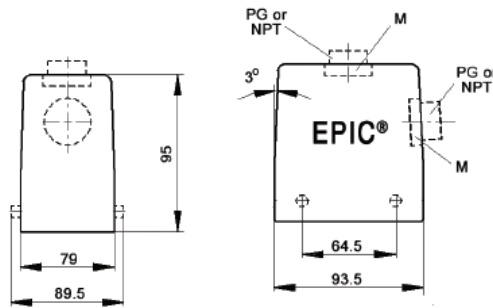

## HOODS

All dimensions are in mm.

## SIDE ENTRY

**Specifications:** DIN 43652  
**Temperature Range:** -40°C to +125°C  
**Protection class:** NEMA 4, NEMA 12, IP65  
**Material:** Aluminum alloy, powder coated

Position of Cable Entry	Size of Entry			Part Numbers			Complete your installation with a SKINTOP®, Pg 352			
	PG	NPT	Metric	PG	NPT	Metric	PG- Nylon	PG- Metal	Metric- Nylon	Metric- Metal
Top Entry	21	3/4"	-	10133000	101330NP	-	53015150	52015750	-	-
	29	1"	32	10134000	101340NP	19134000	53015160	52015760	53111040	53111040
	-	-	40	-	-	19134400	-	-	53111050	53112050
Side Entry	21	3/4"	25	10135000	101350NP	19135000	53015150	52015750	-	-
	29	1"	32	10136000	101360NP	19136000	53015160	52015760	53111040	53111040
	-	-	40	-	-	19136200	-	-	53111050	53112050

## SURFACE MOUNT BASES

All dimensions are in mm.

**Specifications:** DIN 43652  
**Temperature Range:** -40°C to +125°C  
**Protection class:** NEMA 4, NEMA 12, IP65  
**Material:** Aluminum alloy, powder coated