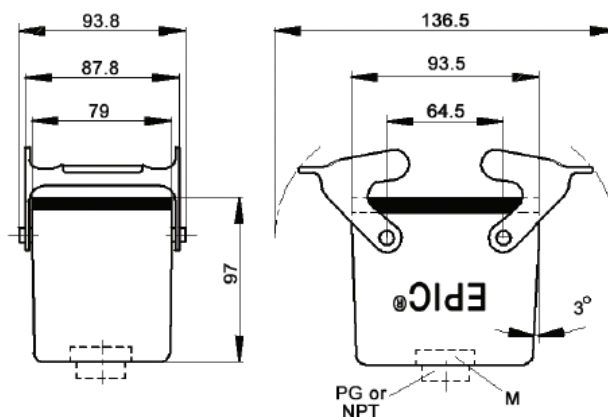

## SURFACE MOUNT BASES

All dimensions are in mm.

**Specifications:** DIN 43652  
**Temperature Range:** -40°C to +125°C  
**Protection class:** NEMA 4, NEMA 12, IP65  
**Material:** Aluminum alloy, powder coated

# of Entries	Size of Entry			Part Numbers			Complete your installation with a SKINTOP®, Pg 352			
	PG	NPT	Metric	PG	NPT	Metric	PG- Nylon	PG- Metal	Metric- Nylon	Metric- Metal
2 Entries	29	1"	32	101380C0	101380NP	19138000	53015160	52015760	53111040	53112040
1 Entry	29	1"	32	101370C0	101370NP	19137000	53015160	52015760	53111040	53112040

## CABLE COUPLER HOODS

**Specifications:** DIN 43652  
**Temperature Range:** -40°C to +125°C  
**Protection class:** NEMA 4, NEMA 12, IP65  
**Material:** Aluminum alloy, powder coated

Size of Entry			Part Numbers			Complete your installation with a SKINTOP®, Pg 352			
PG	NPT	Metric	PG	NPT	Metric	PG- Nylon	PG- Metal	Metric- Nylon	Metric- Metal
21	3/4"	-	101390C0	101390NP	-	53015150	52015750	-	-
29	1"	32	101395C0	101395NP	19139500	53015160	52015760	53111040	53112040