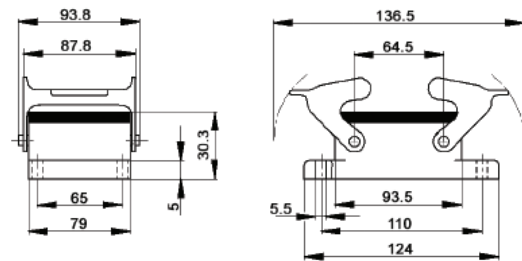

PANEL MOUNT BASES