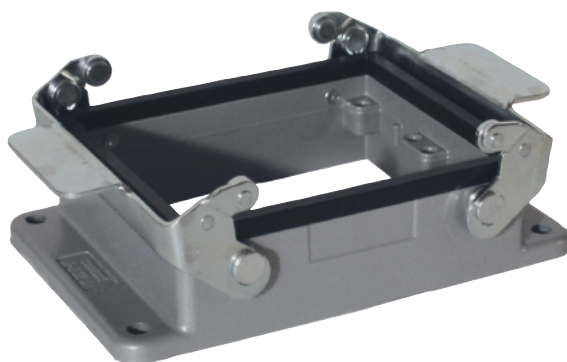

## SIDE ENTRY

**Specifications:** DIN 43652  
**Temperature Range:** -40°C to +125°C  
**Protection class:** NEMA 4, NEMA 12, IP65  
**Material:** Aluminum alloy, powder coated

Position of Cable Entry	Size of Entry			Part Numbers			Complete your installation with a SKINTOP®, Pg 352			
	PG	NPT	Metric	PG	NPT	Metric	PG- Nylon	PG- Metal	Metric- Nylon	Metric- Metal
Top Entry	21	3/4"	-	10133000	101330NP	-	53015150	52015750	-	-
	29	1"	32	10134000	101340NP	19134000	53015160	52015760	53111040	53111040
	-	-	40	-	-	19134400	-	-	53111050	53112050
Side Entry	21	3/4"	25	10135000	101350NP	19135000	53015150	52015750	-	-
	29	1"	32	10136000	101360NP	19136000	53015160	52015760	53111040	53111040
	-	-	40	-	-	19136200	-	-	53111050	53112050

Metric hoods do not come with a neck.

## PANEL MOUNT BASES

Description	Part Numbers
Panel Mount without Dust Cover	101320C0

Dust cover with double lever bolts and attachment string: 101420KIT

All dimensions are in mm.