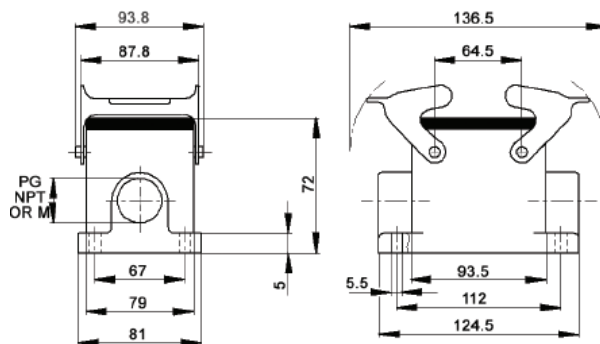

## HOODS

All dimensions are in mm.

## SIDE ENTRY

**Specifications:** DIN 43652  
**Temperature Range:** -40°C to +125°C  
**Protection class:** NEMA 4, NEMA 12, IP65  
**Material:** Aluminum alloy, powder coated

Position of Cable Entry	Size of Entry			Part Numbers			Complete your installation with a SKINTOP®, Pg 352			
	PG	NPT	Metric	PG	NPT	Metric	PG- Nylon	PG- Metal	Metric- Nylon	Metric- Metal
Top Entry	21	3/4"	-	10133000	101330NP	-	53015150	52015750	-	-
	29	1"	32	10134000	101340NP	19134000	53015160	52015760	53111040	53111040
	-	-	40	-	-	19134400	-	-	53111050	53112050
Side Entry	21	3/4"	25	10135000	101350NP	19135000	53015150	52015750	-	-
	29	1"	32	10136000	101360NP	19136000	53015160	52015760	53111040	53111040
	-	-	40	-	-	19136200	-	-	53111050	53112050

## PANEL MOUNT BASES

Description	Part Numbers
Panel Mount without Dust Cover	101320C0

Dust cover with double lever bolts and attachment string: 101420KIT

All dimensions are in mm.

## SURFACE MOUNT BASES

All dimensions are in mm.

**Specifications:** DIN 43652  
**Temperature Range:** -40°C to +125°C  
**Protection class:** NEMA 4, NEMA 12, IP65  
**Material:** Aluminum alloy, powder coated