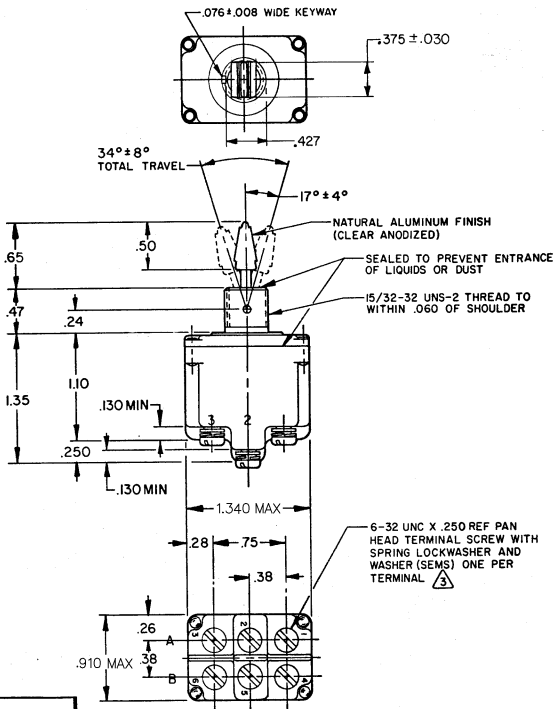

MICRO SWITCH
FREEPORT, ILLINOIS, U.S.A
A DIVISION OF HONEYWELL
FED. MFG. CODE 91929

SWITCH-TOGGLE

CATALOG LISTING
2TL62 SERIES
CHART 1

CATALOG LISTING

CIRCUIT MADE WITH TOGGLE LEVER IN
KEYWAY SIDE (1-2,4-5) CENTER (1-2,4-5) OPPOSITE KEYWAY (2-3,5-6)

MILITARY RATING (AMPS)
RESISTIVE LOAD DC VOLTS 28 125 250 IAC VOLTS 125 250 LAMP LOAD 28 VDC 125 VAC 28 VDC 125 VAC INDUCTIVE LOAD 28 VDC 125 VAC

CATALOG LISTING	CIRCUIT MADE WITH TOGGLE LEVER IN			MILITARY RATING (AMPS)											
	KEYWAY SIDE (1-2,4-5)	CENTER (1-2,4-5)	OPPOSITE KEYWAY (2-3,5-6)	DC VOLTS 28	DC VOLTS 125	DC VOLTS 250	IAC VOLTS 125	IAC VOLTS 250	LAMP LOAD 28 VDC	LAMP LOAD 125 VAC	INDUCTIVE LOAD 28 VDC	INDUCTIVE LOAD 125 VAC			
2TL62-1	ON	OFF	ON	20	.75	.5	15	6	7	4	15	15			
2TL62-2	OFF	NONE	ON												
2TL62-3	ON	NONE	ON												
2TL62-21	NONE	OFF	ON												
2TL62-31	NONE	ON	ON	18	.75	.5	11	6	5	2	10	8			
2TL62-4	MOM OFF	NONE	ON												
2TL62-5	MOM ON	OFF	ON												
2TL62-6	MOM ON	NONE	OFF												
2TL62-7	MOM ON	OFF	MOM ON	2TL62-51	NONE	ON	MOM ON	2TL62-61	MOM ON	OFF	NONE	2TL62-82	ON	NONE	MOM ON
2TL62-8	MOM ON	NONE	ON												

CATALOG LISTING
2TL62 SERIES CHART 1
ISSUE M PAGE 1 OF 1
RELEASE NO. CO-78497 REPLACES

REVISIONS	DATE	BY	CHKD	DESCRIPTION
A	08S			
B	23 SEP 77			
C	10 FEB 78			
D	05 FEB 84			

SCALE FULL
DO NOT SCALE PRINT
UNLESS OTHERWISE NOTED
DIMENSIONS ARE IN INCHES
TOLERANCES ARE:
ONE PLACE (.01) ±.000
TWO PLACE (.00) ±.0018
THREE PLACE (.000) ±.0008
ANGLES
WEIGHT 1.2 GR APPROX.