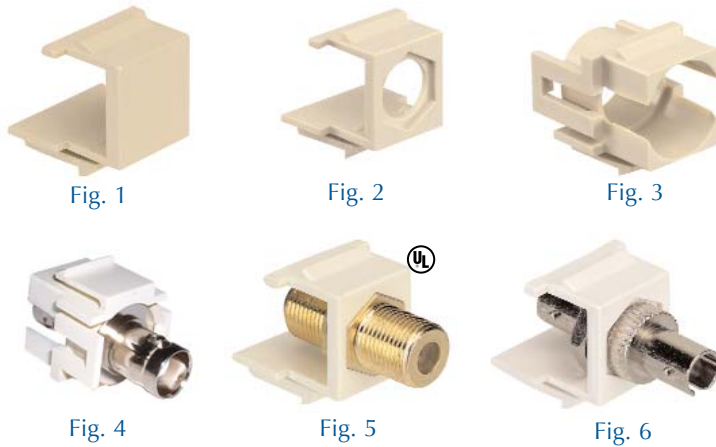

STANDARD KEYSTONE DATACOM WALL PLATE INSERTS & JACKS

Keystone Wall Plate Inserts

Keystone Wall Plate Inserts

Retail Part No.	Bulk Part No.	Fig. No.	Description	Color
45-942	45-942-BU	1	Blank Insert	Ivory
45-5638	45-5638-BU	1	Blank Insert	White
45-990	45-990-BU	1	Blank Insert	Lt. Almond
45-944	45-944-BU	2	Coax Insert, Empty	Ivory
45-944W	45-944W-BU	2	Coax Insert, Empty	White
45-945	45-945-BU	3	Insert for BNC Connector	Ivory
45-5640	45-5640-BU	4	BNC Connector Insert	White
45-991	45-991-BU	5	Coax Insert-Gold	White
45-992	45-992-BU	5	Coax Insert-Gold	Ivory
45-993	45-993-BU	5	Coax Insert-Gold	Lt. Almond
45-1600	45-1600-BU	5	"F" Coax Insert-Gold	Gray
45-964	45-964-BU	6	Fiber Insert, ST/ST	White
45-965	45-965-BU	6	Fiber Insert, ST/ST	Ivory
45-966	45-966-BU	6	Fiber Insert, ST/ST	Lt. Almond

Note: Fits all Keystone ready wall plates on pages 128 and 129 and all keystone ready inserts on pages 132, 133, and 134.

180° IDC Tool-less Keystone Jacks

Cat 3&4, 180° IDC Tool-less Jacks

Bulk Part No.	Figure No.	Description	Color
45-5019-BU	7	Tool-less IDC Jack	White
45-5020-BU	7	Tool-less IDC Jack	Ivory
45-5026-BU	7	Tool-less IDC Jack	Lt. Almond
45-5027-BU	7	Tool-less IDC Jack	Blue
45-5028-BU	7	Tool-less IDC Jack	Red

Cat 5e, 180° IDC Tool-less Jacks

Retail Part No.	Bulk Part No.	Figure No.	Description	Color
45-5575	45-5575-BU	8	Tool-less IDC Jack	Orange
45-5576	45-5576-BU	8	Tool-less IDC Jack	Yellow
45-5577	45-5577-BU	8	Tool-less IDC Jack	Black
45-5578	45-5578-BU	8	Tool-less IDC Jack	Red
45-5579	45-5579-BU	8	Tool-less IDC Jack	Green
45-5680	45-5680-BU	8	Tool-less IDC Jack	Blue
45-5836	45-5836-BU	8	Tool-less IDC Jack	White
45-5837	45-5837-BU	8	Tool-less IDC Jack	Ivory
45-5838	45-5838-BU	8	Tool-less IDC Jack	Lt. Almond
45-5839	45-5839-BU	8	Tool-less IDC Jack	Gray