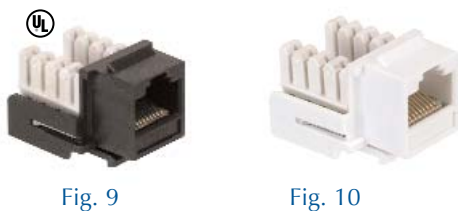

90° 110 Punchdown Keystone Jacks

Cat 5e, 90° 110Punchdown Jacks

Retail Part No.	Bulk Part No.	Figure No.	Color
45-5556	45-5556-BU	9	Yellow
45-5557	45-5557-BU	9	Blue
45-5558	45-5558-BU	9	Red
45-5559	45-5559-BU	9	Green
45-5560	45-5560-BU	9	Black
45-5561	45-5561-BU	9	Orange
45-5562	45-5562-BU	9	Ivory
45-5569	45-5569-BU	9	White
45-5840	45-5840-BU	9	Lt. Almond
45-5841	45-5841-BU	9	Gray

Cat 6, 90° 110Punchdown Jacks

Retail Part No.	Bulk Part No.	Figure No.	Color
	45-1619-BU	10	Lt. Almond
	45-1620-BU	10	Blue
	45-1621-BU	10	Red
45-6750	45-6750-BU	10	Ivory
45-6751	45-6751-BU	10	Black
45-6759	45-6759-BU	10	White

Note: Fits all Keystone ready wall plates on pages 128 and 129 and all keystone ready inserts on pages 132, 133, and 134.