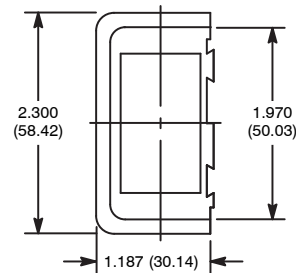

54-910

Hardware, Mounting Panel

Features:

- End Section
- For Automotive/Marine Types
- Black Color