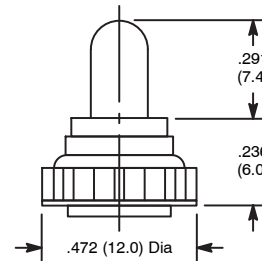

#### Features:

- For Bat Handle Toggle Switch
- 15/32-32 UNS-2A Thread

#### Features:

- For Mini Toggle Switch
- 1/4-40 Thread
- Contains "O"-Ring Seal