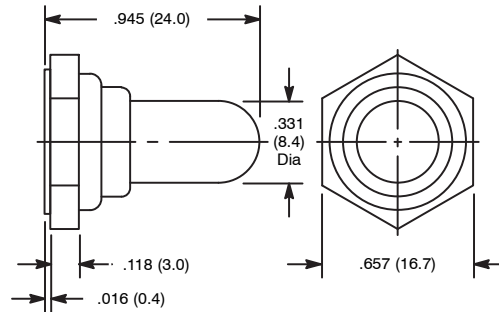

#### Features:

- For Bat Handle Toggle Switch
- 15/32-32 UNS-2A Thread

#### Features:

- For Mini Toggle Switch
- 1/4-40 Thread
- Contains "O"-Ring Seal