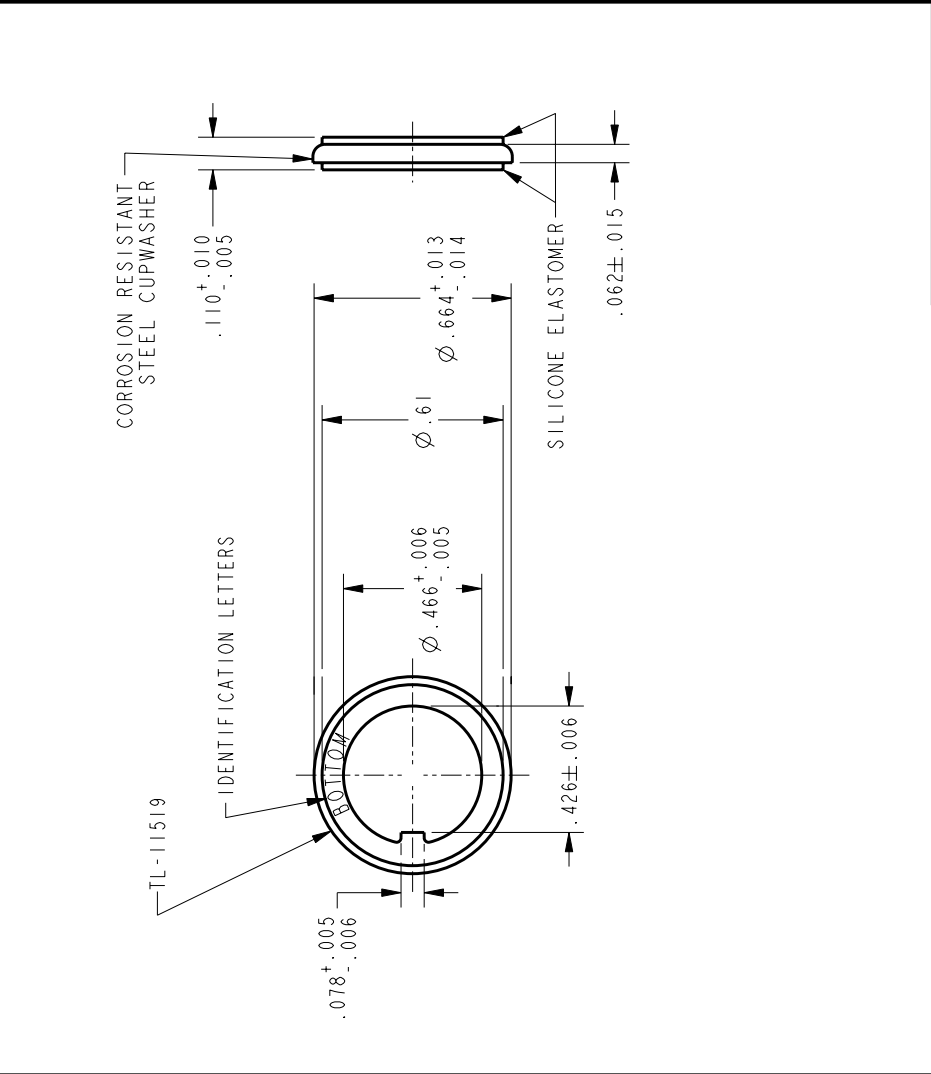

CATALOG LISTING
15PA258
 PRODUCT CODE
SG-V0348

MICRO SWITCH
 a Honeywell Division
 FED. MFG. CODE 91929

SEAL - RING

THIS DRAWING COVERS A PROPRIETARY ITEM AND IS THE PROPERTY OF MICRO SWITCH, A DIVISION OF HONEYWELL. THIS DRAWING IS NOT TO BE COPIED OR USED WITHOUT THE APPROVAL OF MICRO SWITCH.