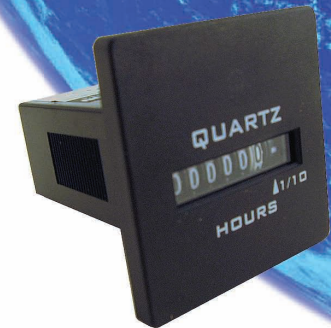

Specifications

Figures:	6 - digits, 0.14" [3.6mm] 99999.9 Hours and running indicator - white on black Decimal - black on white
Reset:	Non-reset
Voltage:	90-264VAC
Frequency:	50/60Hz
Power:	1 watt max.
Mounting:	Clip or Mounting Holes
Termination:	¼" [6.3mm] spade terminals
Weight:	~2 oz [57 g]
Accuracy:	± 0.02% over entire range
Case Material:	Black polymer
Lens Material:	Polymer
Agency Approvals:	UL/cUL Recognized, CE & RoHS Compliant, SAE & NEMA 4X, 12 Compliant
Environmental:	Totally Sealed
Front Panel:	NEMA 4X, 12 rated with optional gasket
Temperature:	-40°F to +185°F [-40°C to + 85°C]
Humidity:	95% (SAE J1378)
Shock:	55g @ 9 - 13msec (SAE J1378)
Vibration:	10-80 Hz. 20g max. (SAE J1378)

Models	Description	Optional Accessories
722-0001	2-Hole, Rectangular	5003-010 (NEMA 4X, 12 Gasket)
722-0002	Flush, Rectangular, Clip	5003-009 (NEMA 4X, 12 Gasket)
722-0003	Flush, Round, Clip	5003-008 (NEMA 4X, 12 Gasket)
722-0004	3-Hole, Round	5003-011 (NEMA 4X, 12 Gasket)
722-0030*	48mm Sq. Panel, Clip	1662-026 (55mm Sq. Panel Adapter) 1662-024 (72mm Sq. Panel Adapter) 1662-025 (72mm Rd. Panel Adapter)

*Gasket Not Available

Applications

Floor scrubbers

Air Compressors

Control Panels

Generators

Oxygen Concentrators

Irrigation Systems

Tanning Booths

Phone: (860) 688-6205

www.redingtoncounters.com

Fax: (860) 688-1591

MODEL 722

AC HOUR METERS

- ✓ Reliability
- ✓ Precision
- ✓ Quality
- ✓ Value