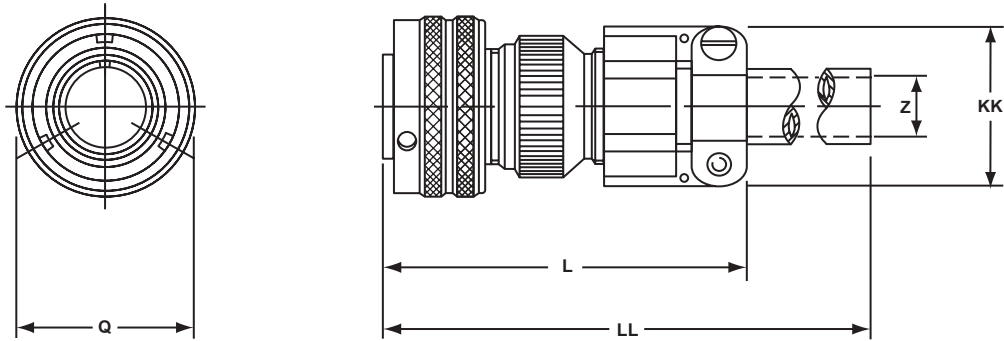

GT06AF/06F

straight plug

GT06AF

- With a cable clamp
- Wire sealing grommet not supplied
- Non-environment proof

GT06F

- With a wire sealing grommet and cable clamp
- For use with individual wires
- Environment proof

Inches

Shell Size	L Max.	Q Max.	Z Nominal	KK Max.	LL Max.
10SL	2.165	.898	.220	.894	4.724
14S	2.362	1.150	.312	1.083	4.724
16S	2.756	1.260	.437	1.181	4.724
16	2.756	1.260	.437	1.181	4.921
18	2.953	1.437	.562	1.299	4.921
20	2.953	1.571	.625	1.476	4.921
22	2.953	1.697	.625	1.476	4.921
24	3.543	1.835	.750	1.705	4.921
28	3.543	2.102	.750	1.705	4.921
32	3.543	2.366	.937	2.035	4.921
36	3.937	2.610	1.250	2.283	5.315
40	4.921	2.850	1.375	2.579	5.709

Millimeters

Shell Size	L Max.	Q Max.	Z Nominal	KK Max.	LL Max.
10SL	55	22.8	5.58	22.7	120
14S	60	29.2	7.92	27.5	120
16S	70	32.0	11.09	30.0	120
16	70	32.0	11.09	30.0	125
18	75	36.5	14.27	33.0	125
20	75	39.9	15.87	37.5	125
22	75	43.1	15.87	37.5	125
24	90	46.6	19.05	43.3	125
28	90	53.4	19.05	43.3	125
32	90	60.1	23.79	51.7	125
36	100	66.3	31.75	58.0	135
40	125	72.4	34.92	65.5	145

All dimensions for reference only.