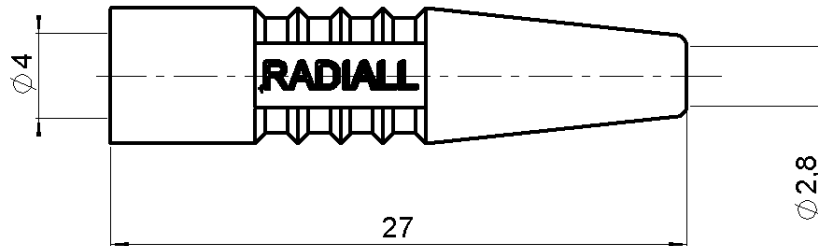

**BLACK SLEEVE PROTECTOR**

**CABLE DIA 2.6 - PACK 10**

**R280.560.000**

Series : ACC-COAX

All dimensions are in mm.

COMPONENTS	MATERIALS	PLATINGS (µm)
BODY	TEFABLOC TO CA 920 73 A	-
CENTER CONTACT	-	-
OUTER CONTACT	-	-
INSULATOR	-	-
GASKET	-	-
OTHERS PARTS	-	-

Operating temperature : -50/+125° °C

Weight : 0.520 g

Others characteristics : COULEUR :NOIR  
COLOUR :BLACK

Issue : 0146 B

In the effort to improve our products, we reserve the right to make changes judged to be necessary.