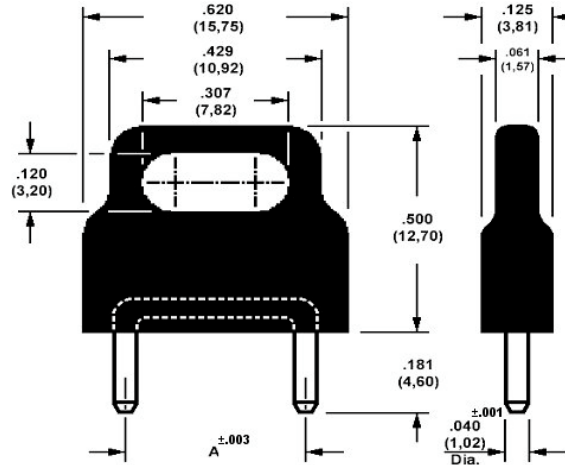

461-3771 Shorting Links, insulated, .040 (1,02) diameter pins

(For non-insulated version see 360-0017)
 (For narrower pitch between pins, see 461-2871)

How to order code 461-3771-XX-03-YY

Basic Part No XX= A dimension, YY = Colour

DIMENSIONS		
Basic Part No	Dash No	A Dimension
461-3771	-01	.400 (10,16)
	-02	.500 (12,70)

MATERIALS		
Component	Material	Finish (-03)
Pin	Brass	Gold over Nickel
Insulator	Polypropylene	Select colour (see below)