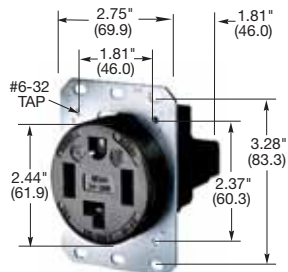

Straight Blade Devices
30 Ampere, 125/250 Volts, 3Ø 250 and 120/208 Volts AC
 3 Pole, 4 Wire Grounding and 4 Pole, 4 Wire Non-Grounding
Single Receptacles and Plugs

HBL9430A

30A, 125/250V
3 Pole, 4 Wire Grounding
Receptacles and Plugs

IP20
SUITABILITY

30A 125/250V
NEMA 14-30R
2(2) HP

30A 125/250V
NEMA 14-30P
2(2) HP

Description	Cord Diameter	Catalog Numbers
Receptacle, black RTP.	-	HBL9430A -
Plug, nylon.	.625"-1.310" (15.9-33.3)	- HBL9431C
Plug, nylon, angle, 4-position.	.625"-1.310" (15.9-33.3)	- HBL9432C

HBL9431C

30A, 3Ø 250V AC
3 Pole, 4 Wire Grounding
Receptacles and Plugs

IP20
SUITABILITY

30A 3Ø 250V AC
NEMA 15-30R
3 HP

30A 3Ø 250V AC
NEMA 15-30P
3 HP

Description	Cord Diameter	Catalog Numbers
Receptacle, black RTP.	-	HBL8430A -
Plug, nylon.	.625"-1.310" (15.9-33.3)	- HBL8431C
Plug, nylon, angle, 4-position	.625"-1.310" (15.9-33.3)	- HBL8432C

HBL9432C

30A, 3ØY 120/208V AC
4 Pole, 4 Wire Non-Grounding
Receptacles and Plugs

IP20
SUITABILITY

30A 3ØY
120/208V AC
NEMA 18-30R
UL Listed
3 HP

30A 3ØY
120/208V AC
NEMA 18-30P
UL Listed
3 HP

Description	Cord Diameter	Catalog Numbers
Receptacle, black RTP.	-	HBL8330A -
Plug, nylon.	.625"-1.310" (15.9-33.3)	- HBL8331C