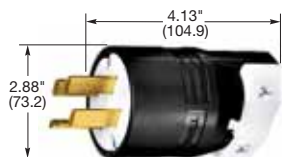

Straight Blade Devices
30 Ampere, 125/250 Volts, 3Ø 250 and 120/208 Volts AC
3 Pole, 4 Wire Grounding and 4 Pole, 4 Wire Non-Grounding
Single Receptacles and Plugs

30A, 125/250V
3 Pole, 4 Wire Grounding
Receptacles and Plugs

IP20
SUITABILITY

Description	Cord Diameter	Catalog Numbers
Receptacle, black RTP.	-	HBL9430A -
Plug, nylon.	.625"-1.310" (15.9-33.3)	- HBL9431C
Plug, nylon, angle, 4-position.	.625"-1.310" (15.9-33.3)	- HBL9432C

30A, 3Ø 250V AC
3 Pole, 4 Wire Grounding
Receptacles and Plugs

IP20
SUITABILITY

Description	Cord Diameter	Catalog Numbers
Receptacle, black RTP.	-	HBL8430A -
Plug, nylon.	.625"-1.310" (15.9-33.3)	- HBL8431C
Plug, nylon, angle, 4-position	.625"-1.310" (15.9-33.3)	- HBL8432C

30A, 3ØY 120/208V AC
4 Pole, 4 Wire Non-Grounding
Receptacles and Plugs

IP20
SUITABILITY

Description	Cord Diameter	Catalog Numbers
Receptacle, black RTP.	-	HBL8330A -
Plug, nylon.	.625"-1.310" (15.9-33.3)	- HBL8331C

Note: See page A-47 for accessories.

HBL8331C