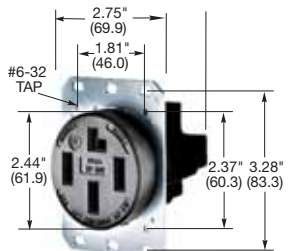

Straight Blade Devices
30 Ampere, 125/250 Volts, 3Ø 250 and 120/208 Volts AC
3 Pole, 4 Wire Grounding and 4 Pole, 4 Wire Non-Grounding
Single Receptacles and Plugs

30A, 125/250V
3 Pole, 4 Wire Grounding
Receptacles and Plugs

IP20
SUITABILITY

Description	Cord Diameter	Catalog Numbers
Receptacle, black RTP.	-	HBL9430A -
Plug, nylon.	.625"-1.310" (15.9-33.3)	- HBL9431C
Plug, nylon, angle, 4-position.	.625"-1.310" (15.9-33.3)	- HBL9432C

30A, 3Ø 250V AC
3 Pole, 4 Wire Grounding
Receptacles and Plugs

IP20
SUITABILITY

Description	Cord Diameter	Catalog Numbers
Receptacle, black RTP.	-	HBL8430A -
Plug, nylon.	.625"-1.310" (15.9-33.3)	- HBL8431C
Plug, nylon, angle, 4-position	.625"-1.310" (15.9-33.3)	- HBL8432C

30A, 3ØY 120/208V AC
4 Pole, 4 Wire Non-Grounding
Receptacles and Plugs

IP20
SUITABILITY

Description	Cord Diameter	Catalog Numbers
Receptacle, black RTP.	-	HBL8330A -
Plug, nylon.	.625"-1.310" (15.9-33.3)	- HBL8331C

Note: See page A-47 for accessories.

HBL8330A