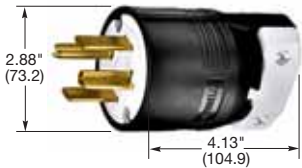

Straight Blade Devices
30 Ampere, 125/250 Volts, 3Ø 250 and 120/208 Volts AC
 3 Pole, 4 Wire Grounding and 4 Pole, 4 Wire Non-Grounding
Single Receptacles and Plugs

HBL9430A

30A, 125/250V
3 Pole, 4 Wire Grounding
Receptacles and Plugs

IP20
SUITABILITY

30A 125/250V
NEMA 14-30R
2(2) HP

30A 125/250V
NEMA 14-30P
2(2) HP

Description	Cord Diameter	Catalog Numbers
Receptacle, black RTP.	-	HBL9430A -
Plug, nylon.	.625"-1.310" (15.9-33.3)	- HBL9431C
Plug, nylon, angle, 4-position.	.625"-1.310" (15.9-33.3)	- HBL9432C

HBL9431C

30A, 3Ø 250V AC
3 Pole, 4 Wire Grounding
Receptacles and Plugs

IP20
SUITABILITY

30A 3Ø 250V AC
NEMA 15-30R
3 HP

30A 3Ø 250V AC
NEMA 15-30P
3 HP

Description	Cord Diameter	Catalog Numbers
Receptacle, black RTP.	-	HBL8430A -
Plug, nylon.	.625"-1.310" (15.9-33.3)	- HBL8431C
Plug, nylon, angle, 4-position	.625"-1.310" (15.9-33.3)	- HBL8432C

HBL9432C

30A, 3ØY 120/208V AC
4 Pole, 4 Wire Non-Grounding
Receptacles and Plugs

IP20
SUITABILITY

30A 3ØY
120/208V AC
NEMA 18-30R
UL Listed
3 HP

30A 3ØY
120/208V AC
NEMA 18-30P
UL Listed
3 HP

Description	Cord Diameter	Catalog Numbers
Receptacle, black RTP.	-	HBL8330A -
Plug, nylon.	.625"-1.310" (15.9-33.3)	- HBL8331C