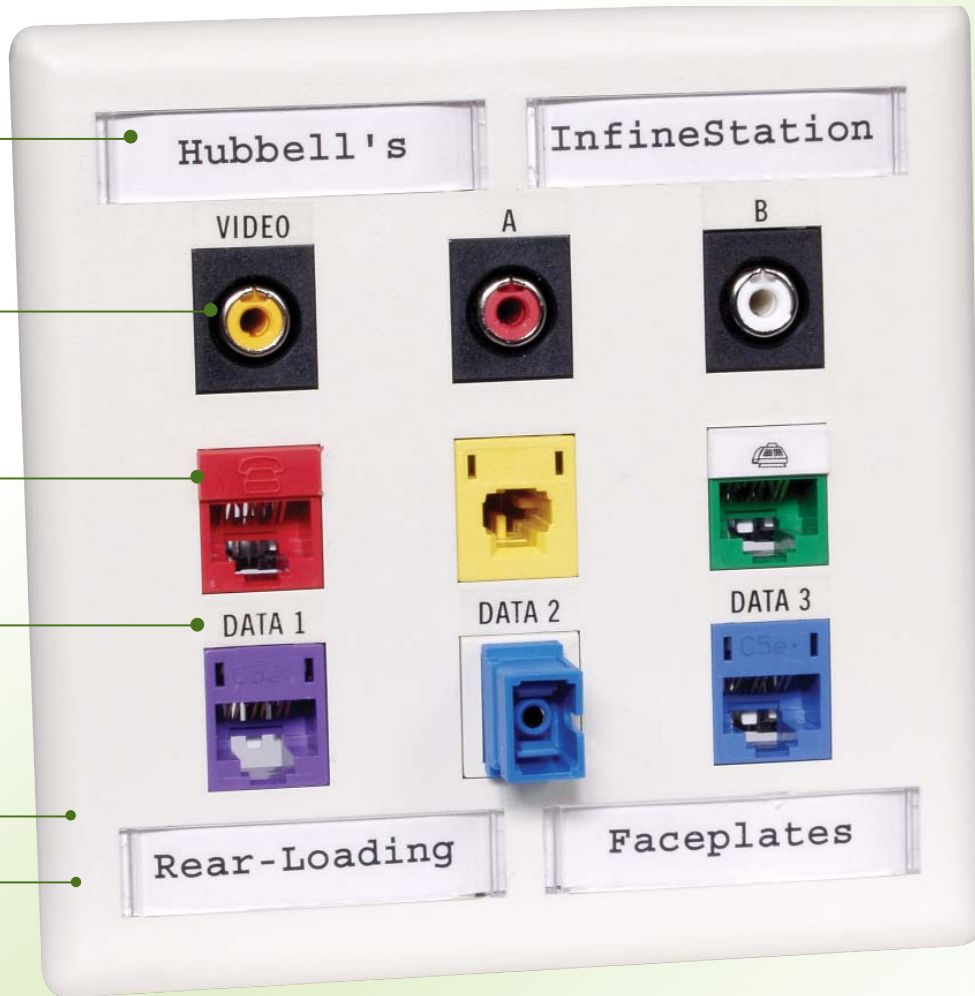

**Infin-e-Station™** Face Plates (Rear-loading)

All IFP plates supplied with clear and color-matched label fields

Keystone flush mounting

All ports vertically oriented

Rear load, snap in installation

Phillips/slotted screws provided

Aesthetic profile

Infin-e-Station™ plates provide a sleek, contemporary look at the work area.

These plates offer security at the work area through rear loading and ANSI/TIA/EIA-606-A station labeling capability. Two labeling options are included: paper labels with clear covers, and color matched covers for use with adhesive labels.

Our AFP series plates are designed with 45° angle mounting, which provides a protected installation profile when patch cords are installed.

SSF plate series provides flush mounting for all jacks and Snap Fit (SF) connectors in stainless steel for special applications such as hospitals, education systems, manufacturing plants, etc.

**▶ FEATURES**

- Flush mounting with box eliminators
- IFP modular plate labeling options:
  - Paper labels with clear covers
  - Color matched covers
- Black IFP plates are an excellent choice for use with new modular furniture plates
- ANSI/TIA/EIA-606-A station labeling capability
- UL Listed
- CSA Listed