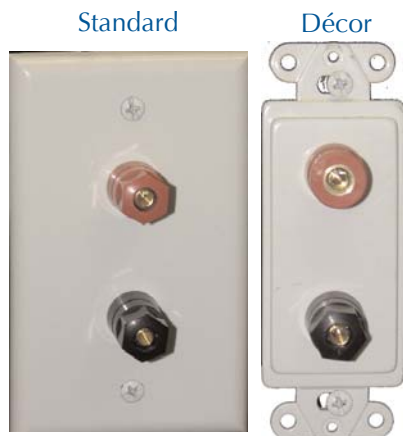

HOME THEATER AUDIO WALL PLATES (Cont.)

Fig. 1

Fig. 2

Fig. 3

Fig. 4

Fig. 5

Fig. 6

Home Theater Audio Wall Plates

Wall Plate Style	Figure Number	Number of Devices	Standard White	Standard Ivory	Standard Lt. Almond	Décor White
5-Way Binding Post - Single Pair	1	2	30-1051	30-6050	30-1053	30-1050
5-Way Binding Post - Double Pair Gold	2	4	30-1151	30-1152	30-1153	
Banana Jack - Single Pair Gold	3	2	30-6240	30-6140	30-6340	30-6040
Banana Jack - Double Pair Gold	4	4	30-6242	30-6142	30-6352 30-6352-BU	30-6342
Speaker Push-In Terminal Single Pair	5	2	30-1531	30-1534	30-1533	30-1535
Speaker Spring Clip Single Pair	6	2	30-1511 30-1511-BU	30-1512 30-1512-BU	30-1516 30-1516-BU	30-1510 30-1510-BU