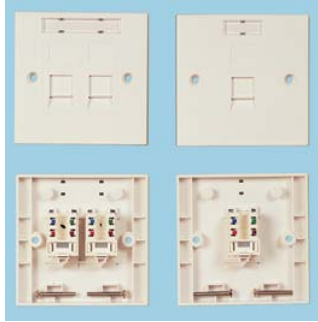

Power Cat 5e Fixed Wall Plates
KATT IDC

- UK standard 86 x 86mm fascia
- Enhanced performance RJ45 RJLP connector
- Spring loaded shutters
- 568B wired
- UTP and FTP versions

221572

	Order Code	Price Each
UTP		
1 Port Fixed Shuttered UTP Wallplate	862-630	
2 Port Fixed Shuttered UTP Wallplate	546-070	
4 Port Fixed Shuttered UTP Wallplate	864-4020	
FTP		
1 Port Fixed Shuttered FTP Wallplate	864-4004	
2 Port Fixed Shuttered FTP Wallplate	864-4012	