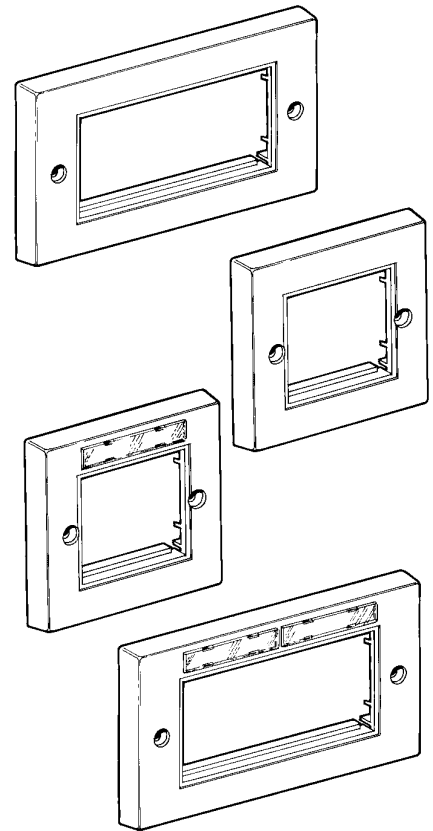

Features and Benefits

The Euromod system of wallplates provides a flexible and versatile method of installation. This modular system offers a wide range of wallplates and modules that allows the user to install as many or as few data or voice outlets as required. The system caters for small and large systems alike.

The Euromod Single and Double gang wallplate system is the basis of this modular approach. The single gang wallplate has a 50 x 50mm aperture and the double gang a 50 x 100mm aperture, which accepts two (*single gang*) or four (*double gang*) of the Euromod range of data, voice or blank modules (*modules have a 25 x 50mm fascia size*).

The polished face of these wallplates offers a quality finish, ideal for office installations and the styling complements most UK style electrical power outlets.

- 50 x 50mm aperture size (single gang)
- 50 x 100mm aperture size (double gang)
- Available with or without labelling facility
- Fixing screws provided
- Quality polished finish
- Accepted by all UK backboxes

Ancillary Products

Order No.	Description
17-0414-02	Full Blank Module 50 x 50mm
17-0413-02	Half Blank Module 25 x 50mm
17-0413-02	Quarter Blank 12.5 x 50mm

For details of Euromod data & voice modules, Euromod Single & Double Gang UK Backboxes contact Customer Services.