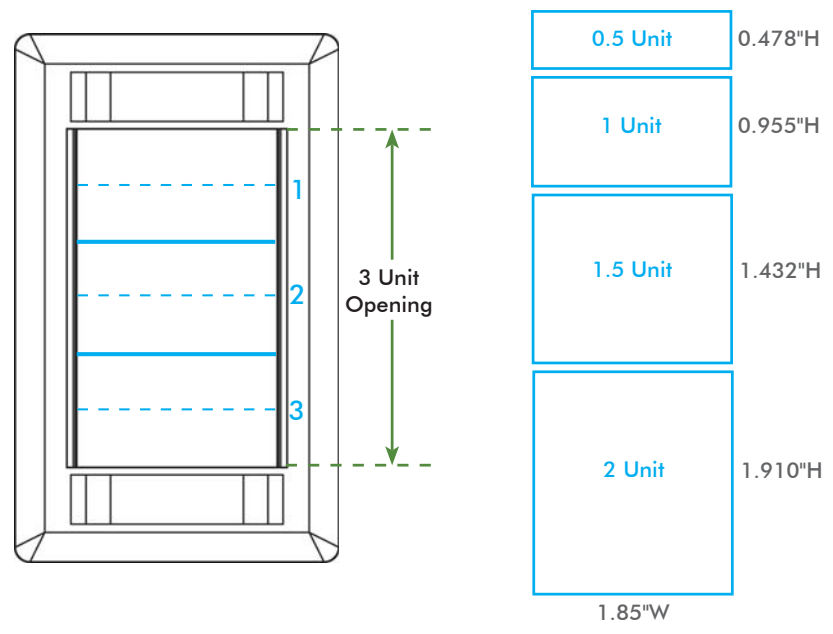

iSTATION™ Unloaded Modules

	KEYSTONE 1-port, Flat 1 Unit	KEYSTONE 2-port, Flat 1 Unit	KEYSTONE 1-port, Angled 1.5 Unit	KEYSTONE 2-port, Angled 1.5 Unit	SC ANGLED 1 Duplex 1.5 Unit	SC ANGLED 2 Duplex 2 Unit
Color	Catalog No.	Catalog No.	Catalog No.	Catalog No.	Catalog No.	Catalog No.
See below	IM1K1XX	IM2K1XX	IM1KA15XX ✓10G	IM2KA15XX ✓10G	IM1SCA15XX	IM2SCA2XX

	BLANK 0.5 Unit	BLANK 1 Unit	BLANK 1.5 Unit	KEYSTONE Recessed angle 1-Port, 1.5 Unit	KEYSTONE Recessed angle 2-Port, 1.5 Unit
Color	Catalog No.	Catalog No.	Catalog No.	Catalog No.	Catalog No.
See below	IMB05XX	IMB1XX	IMB15XX	IM1IA15XX	IM2IA15XX

Blank 15-pin/9-pin HDMI iSTATION™ Modules and Frames

Blank, 1U HD15/9-pin or HDMI	Blank Angled, 1.5U HD15/9-pin or HDMI	Blank, 1.5U HD15/9-pin or HDMI with 3.5mm Stereo Jack	Blank, 2U HD15/9-pin or HDMI with 3.5mm SJ+AV Conn	Blank Decorator Frame HD15/9-pin or HDMI 1-Gang
IMBDS1XX	IMBDSA15XX	IMB15315XX	IMB153X2XX	ISFB15XX

The iSTATION™ Frames accept 3 iSTATION™ 3 Units of module combinations in a Single-gang opening. See below for details.

Module Color Options

AL=Almond	BK=Black	EI=Electric Ivory	GY=Gray	LA=Light Almond	OW=Office White	W=White