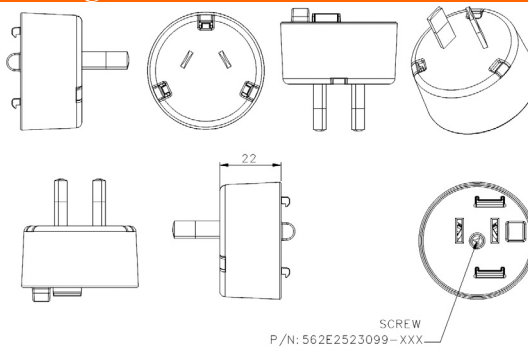

Interchangeable Clips for the PSA05F Folding Prong Wall Adapter

FPE – European Clip

Dimension Drawing Unit: mm

FPK – UK Clip

Dimension Drawing Unit: mm

FPS – Australia Clip

Dimension Drawing Unit: mm

Phihong is not responsible for any error, and reserves the right to make changes without notice. Please visit our website at www.phihong.com for the most up-to-date specifications and contact information.