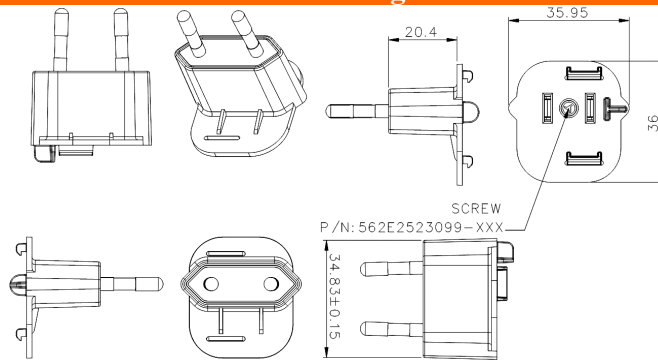

Interchangeable Clips for the PSA05F Folding Prong Wall Adapter

FPE – European Clip

Dimension Drawing Unit: mm

FPK – UK Clip

Dimension Drawing Unit: mm

FPS – Australia Clip

Dimension Drawing Unit: mm

Phihong is not responsible for any error, and reserves the right to make changes without notice. Please visit our website at www.phihong.com for the most up-to-date specifications and contact information.