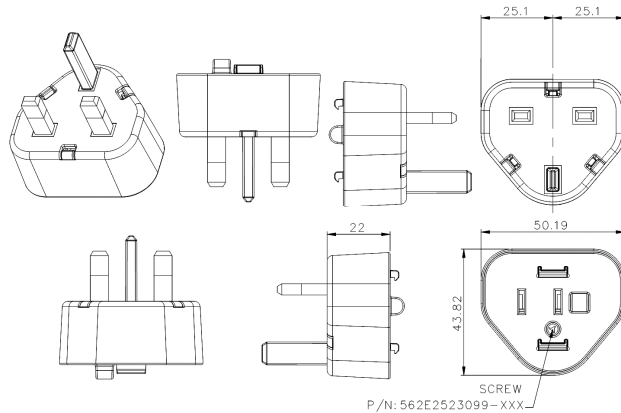

Interchangeable Clips for the PSA05F Folding Prong Wall Adapter

FPE – European Clip

Dimension Drawing Unit: mm

FPK – UK Clip

Dimension Drawing Unit: mm

FPS – Australia Clip

Dimension Drawing Unit: mm

Phihong is not responsible for any error, and reserves the right to make changes without notice. Please visit our website at www.phihong.com for the most up-to-date specifications and contact information.