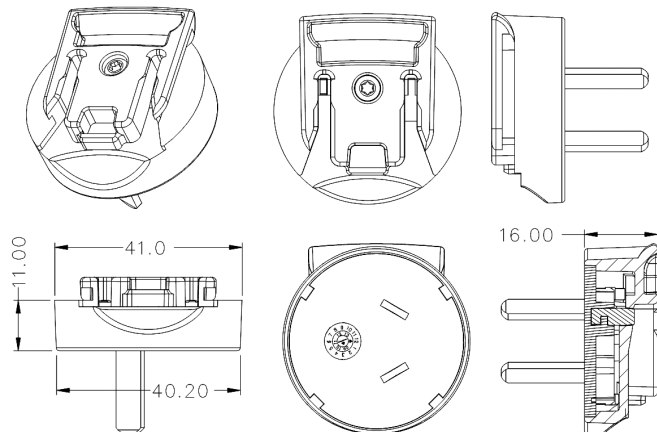

RPA – US Clip

Dimension Drawing Unit: mm

RPB – Brazil Clip

Dimension Drawing Unit: mm

RPC – China Clip

Dimension Drawing Unit: mm

RPE - Europe Clip

Dimension Drawing Unit: mm

RPH – Korea Clip

Dimension Drawing Unit: mm

RPI – India Clip

Dimension Drawing Unit: mm

RPK – UK Clip

Dimension Drawing Unit: mm

RPN – Argentina Clip

Dimension Drawing Unit: mm

RPS – Australia Clip

Dimension Drawing Unit: mm

RPX – C8 Clip

Dimension Drawing Unit: mm

Phihong is not responsible for any error, and reserves the right to make changes without notice. Please visit our website at www.phihong.com for the most up-to-date specifications and contact information.