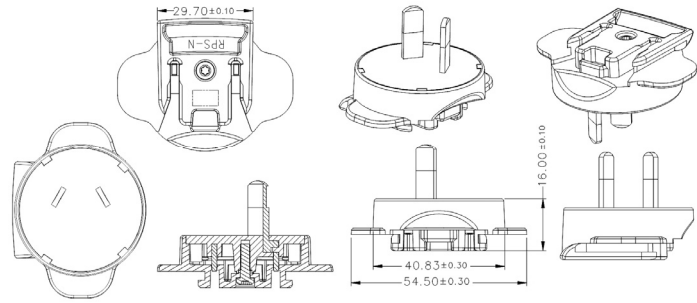

RPH – Korea Clip

Dimension Drawing Unit: mm

RPI – India Clip

Dimension Drawing Unit: mm

RPK – UK Clip

Dimension Drawing Unit: mm

RPN – Argentina Clip

Dimension Drawing Unit: mm

RPS – Australia Clip

Dimension Drawing Unit: mm

RPX – C8 Clip

Dimension Drawing Unit: mm

Phihong is not responsible for any error, and reserves the right to make changes without notice. Please visit our website at www.phihong.com for the most up-to-date specifications and contact information.