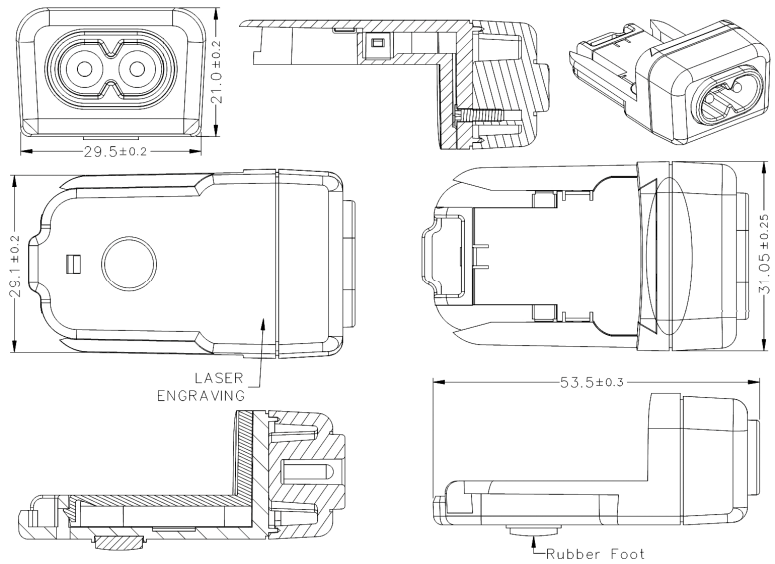

RPA – US Clip

Dimension Drawing Unit: mm

RPB – Brazil Clip

Dimension Drawing Unit: mm

RPC – China Clip

Dimension Drawing Unit: mm

RPE - Europe Clip

Dimension Drawing Unit: mm

RPH – Korea Clip

Dimension Drawing Unit: mm

RPI – India Clip

Dimension Drawing Unit: mm

RPK – UK Clip

Dimension Drawing Unit: mm

RPN – Argentina Clip

Dimension Drawing Unit: mm

RPS – Australia Clip

Dimension Drawing Unit: mm

RPX – C8 Clip

Dimension Drawing Unit: mm

Phihong is not responsible for any error, and reserves the right to make changes without notice. Please visit our website at www.phihong.com for the most up-to-date specifications and contact information.