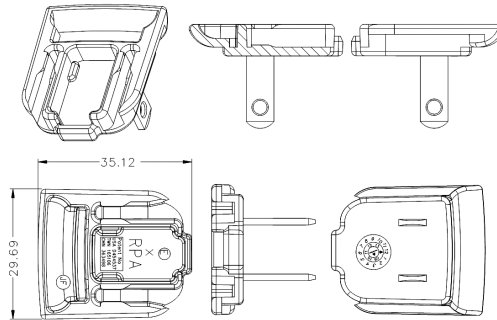

RPA – US Clip

Dimension Drawing Unit: mm

RPB – Brazil Clip

Dimension Drawing Unit: mm

RPC – China Clip

Dimension Drawing Unit: mm

RPE - Europe Clip

Dimension Drawing Unit: mm

RPH – Korea Clip

Dimension Drawing Unit: mm

RPI – India Clip

Dimension Drawing Unit: mm

RPK – UK Clip

Dimension Drawing Unit: mm

RPN – Argentina Clip

Dimension Drawing Unit: mm

RPS – Australia Clip

Dimension Drawing Unit: mm

RPX – C8 Clip

Dimension Drawing Unit: mm

Phihong is not responsible for any error, and reserves the right to make changes without notice. Please visit our website at www.phihong.com for the most up-to-date specifications and contact information.