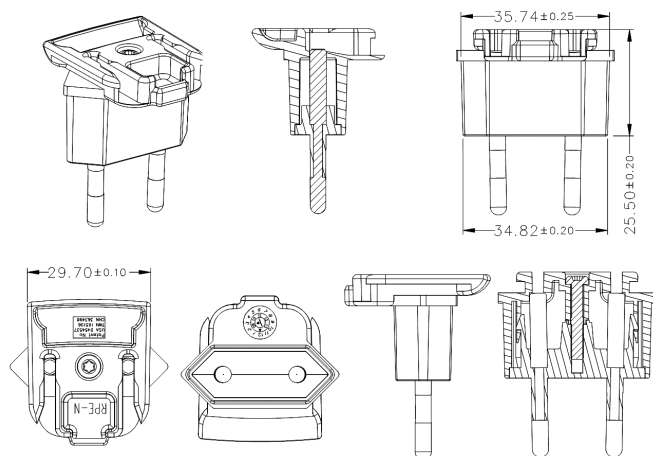

RPA – US Clip

Dimension Drawing Unit: mm

RPB – Brazil Clip

Dimension Drawing Unit: mm

RPC – China Clip

Dimension Drawing Unit: mm

RPE - Europe Clip

Dimension Drawing Unit: mm

RPH – Korea Clip

Dimension Drawing Unit: mm

RPI – India Clip

Dimension Drawing Unit: mm

RPK – UK Clip

Dimension Drawing Unit: mm

RPN – Argentina Clip

Dimension Drawing Unit: mm

RPS – Australia Clip

Dimension Drawing Unit: mm

RPX – C8 Clip

Dimension Drawing Unit: mm

Phihong is not responsible for any error, and reserves the right to make changes without notice. Please visit our website at www.phihong.com for the most up-to-date specifications and contact information.