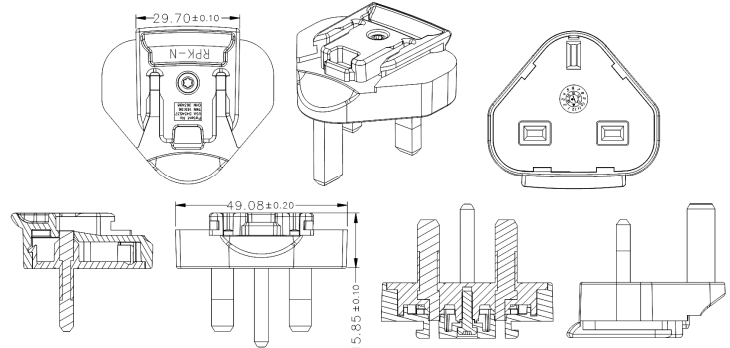

RPA – US Clip

Dimension Drawing Unit: mm

RPB – Brazil Clip

Dimension Drawing Unit: mm

RPC – China Clip

Dimension Drawing Unit: mm

RPE - Europe Clip

Dimension Drawing Unit: mm

RPH – Korea Clip

Dimension Drawing Unit: mm

RPI – India Clip

Dimension Drawing Unit: mm

RPK – UK Clip

Dimension Drawing Unit: mm

RPN – Argentina Clip

Dimension Drawing Unit: mm

RPS – Australia Clip

Dimension Drawing Unit: mm

RPX – C8 Clip

Dimension Drawing Unit: mm

Phihong is not responsible for any error, and reserves the right to make changes without notice. Please visit our website at www.phihong.com for the most up-to-date specifications and contact information.