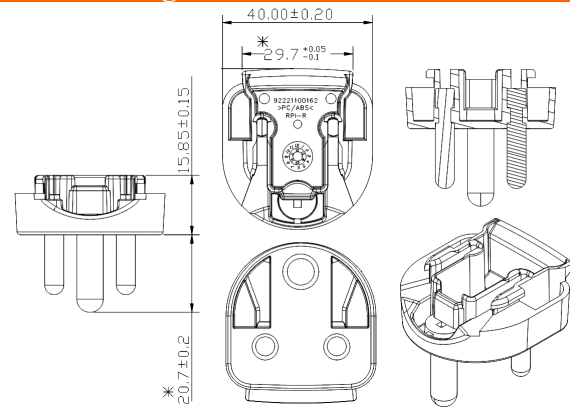

RPA – US Clip

Dimension Drawing Unit: mm

RPB – Brazil Clip

Dimension Drawing Unit: mm

RPC – China Clip

Dimension Drawing Unit: mm

RPE - Europe Clip

Dimension Drawing Unit: mm

RPH – Korea Clip

Dimension Drawing Unit: mm

RPI – India Clip

Dimension Drawing Unit: mm

RPK – UK Clip

Dimension Drawing Unit: mm

RPN – Argentina Clip

Dimension Drawing Unit: mm

RPS – Australia Clip

Dimension Drawing Unit: mm

RPX – C8 Clip

Dimension Drawing Unit: mm

Phihong is not responsible for any error, and reserves the right to make changes without notice. Please visit our website at www.phihong.com for the most up-to-date specifications and contact information.