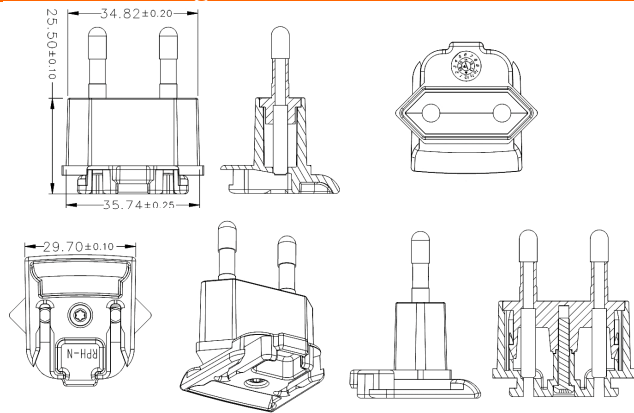

RPA – US Clip

Dimension Drawing Unit: mm

RPB – Brazil Clip

Dimension Drawing Unit: mm

RPC – China Clip

Dimension Drawing Unit: mm

RPE - Europe Clip

Dimension Drawing Unit: mm

RPH – Korea Clip

Dimension Drawing Unit: mm

RPI – India Clip

Dimension Drawing Unit: mm

RPK – UK Clip

Dimension Drawing Unit: mm

RPN – Argentina Clip

Dimension Drawing Unit: mm

RPS – Australia Clip

Dimension Drawing Unit: mm

RPX – C8 Clip

Dimension Drawing Unit: mm

Phihong is not responsible for any error, and reserves the right to make changes without notice. Please visit our website at www.phihong.com for the most up-to-date specifications and contact information.