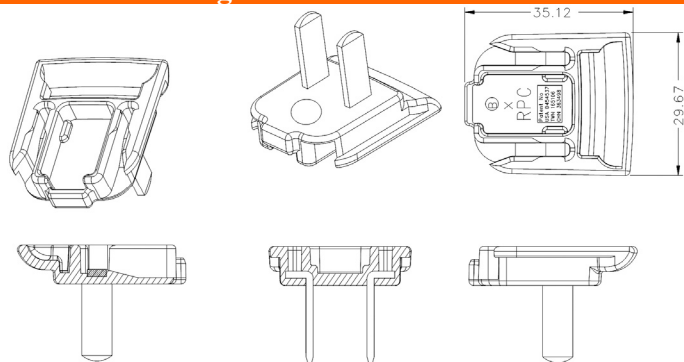

RPA – US Clip

Dimension Drawing Unit: mm

RPB – Brazil Clip

Dimension Drawing Unit: mm

RPC – China Clip

Dimension Drawing Unit: mm

RPE - Europe Clip

Dimension Drawing Unit: mm

RPH – Korea Clip

Dimension Drawing Unit: mm

RPI – India Clip

Dimension Drawing Unit: mm

RPK – UK Clip

Dimension Drawing Unit: mm

RPN – Argentina Clip

Dimension Drawing Unit: mm

RPS – Australia Clip

Dimension Drawing Unit: mm

RPX – C8 Clip

Dimension Drawing Unit: mm

Phihong is not responsible for any error, and reserves the right to make changes without notice. Please visit our website at www.phihong.com for the most up-to-date specifications and contact information.