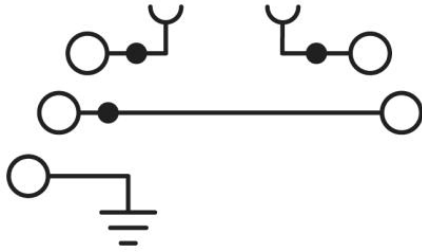

Certificates / Approvals

Certification

CSA, CUL, UL

Accessories

Item	Designation	Description
Assembly		
3030857	ATP-STI/3	Partition plate, Length: 107 mm, Width: 2.2 mm, Height: 55 mm, Color: gray
3038655	D-STI/3B	End cover, Length: 97 mm, Width: 2.2 mm, Height: 57.8 mm, Color: gray
Marking		
5060906	ZB 5/WH-100:UNBEDRUCKT	Zack strip, unprinted: 10-section, for individual labeling with M-PEN, ZB-T or CMS system, large batch, sufficient for labeling 1000 terminal blocks, for a terminal width of 5.2 mm, color: White
1050295	ZB 5:SO/CMS	Zack strip, 10-section, divisible, special printing, marking according to customer requirements
0808668	ZBF 5/WH-100:UNBEDRUCKT	Zack strip, flat, unprinted: 10-section, for individual labeling with M-PEN or ZBF-T, large batch, sufficient for labeling 1000 terminal blocks, color: white
Plug/Adapter		
3002843	ISH 2,5/0,2	Insulation stop sleeve, Color: white
3002856	ISH 2,5/0,5	Insulation stop sleeve, Color: gray
3002869	ISH 2,5/1,0	Insulation stop sleeve, Color: black
3030925	PAI-4	Test adapter, Color: gray
Tools		
1204517	SZF 1-0,6X3,5	Actuation tool, for ST terminal blocks, also suitable for use as a bladed screwdriver, size: 0.6 x 3.5 x 100 mm, 2-component grip, with non-slip grip

Additional products

Item	Designation	Description
Assembly		
3030828	AB-STI	Support, Length: 67 mm, Width: 2 mm, Height: 43 mm, Color: blue

Diagrams/Drawings

Circuit diagram

Address

PHOENIX CONTACT Deutschland GmbH
Flachsmarktstr. 8
32825 Blomberg, Germany
Phone +49 5235 3 12000
Fax +49 5235 3 41200
<http://www.phoenixcontact.de>