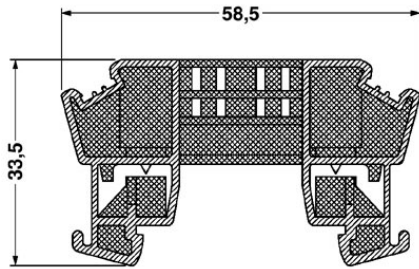

Diagrams/Drawings

Dimensioned drawing