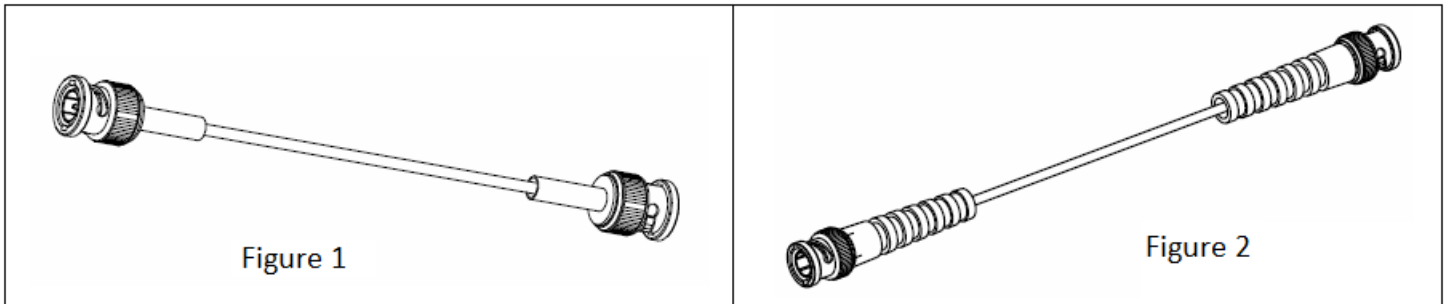

Amphenol Connex

Fixed Length Cable Assembly Update – 12/09/2010

BNC Plug to BNC Plug Assemblies – **Just Released!**

Part Number	Cable Type	Connector 1	Connector 2	Impedance	Figure
115101-19-XX.XX	RG 58	BNC Straight Plug	BNC Straight Plug	50 Ohms	2
115101-06-XX.XX	Belden 8218	BNC Straight Plug	BNC Straight Plug	75 Ohms	1
115101-20-XX.XX	RG 59	BNC Straight Plug	BNC Straight Plug	75 Ohms	2

- ❖ Replace XX.XX with overall length of cables in inches.
Example: 06.00 = 6 Inches long.
- ❖ Standard Cable Lengths are 6, 12, 24 and 36 inches, but these are also available in up to 100 Ft lengths.
- ❖ Custom options available! Contact Amphenol Connex for more information.

Amphenol Connex also offers the following fixed length cable assembly types:

SMA Assemblies

SMA Straight Plug to SMA Straight Plug
SMA Straight Plug to SMA Right Angle Plug
SMA Right Angle Plug to SMA Right Angle Plug
SMA Straight Plug to SMA Bulkhead Jack
SMA Right Angle Plug to SMA Bulkhead Jack