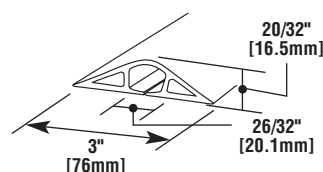

1400 Series