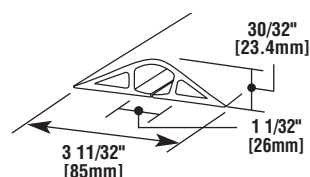

1600 Series

Conduct Accessories

Catalog No./Item	Description/Specifications
DST2	Double-Sided Tape – For long term installation. 2" wide x 17 yards [51mm x 15.5m] in length.

WIREMOLD

Wiremold / Legrand

U.S. and International:

60 Woodlawn Street • West Hartford, CT 06110

1-800-621-0049 • FAX 860-232-2062 • Outside U.S. 860-233-6251

Canada:

570 Applewood Crescent • Vaughan, Ontario L4K 4B4

1-800-723-5175 • FAX 905-738-9721