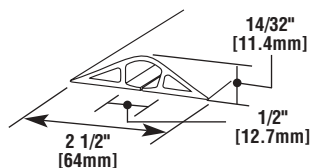

Conduct Ordering Information

Conduct Product Specifications

CATALOG NUMBER	COLOR	LENGTH	
		Inches	[mm]
BE1200-5	Beige	5'	[1.5m]
BE1200-5R*	Beige	5'	[1.5m]
BE1200-10	Beige	10'	[3.0m]
BE1200-50	Beige	50'	[15.2m]
BK1200-5	Black	5'	[1.5m]
BK1200-10	Black	10'	[3.0m]
BK1200-50	Black	50'	[15.2m]
BR1200-5	Brown	5'	[1.5m]
BR1200-5R*	Brown	5'	[1.5m]
BR1200-10	Brown	10'	[3.0m]
BR1200-50	Brown	50'	[15.2m]
GR1200-5	Gray	5'	[1.5m]
GR1200-5R*	Gray	5'	[1.5m]
GR1200-10	Gray	10'	[3.0m]
GR1200-50	Gray	50'	[15.2m]
YL1200-50	High Visibility Yellow	50'	[15.2m]
BE1400-5	Beige	5'	[1.5m]
BE1400-10	Beige	10'	[3.0m]
BE1400-50	Beige	50'	[15.2m]
BK1400-5	Black	5'	[1.5m]
BK1400-10	Black	10'	[3.0m]
BK1400-50	Black	50'	[15.2m]
BR1400-5	Brown	5'	[1.5m]
BR1400-10	Brown	10'	[3.0m]
BR1400-50	Brown	50'	[15.2m]
GR1400-5	Gray	5'	[1.5m]
GR1400-10	Gray	10'	[3.0m]
GR1400-50	Gray	50'	[15.2m]
YL1400-50	High Visibility Yellow	50'	[15.2m]
BE1600-5	Beige	5'	[1.5m]
BE1600-10	Beige	10'	[3.0m]
BE1600-25	Beige	25'	[7.6m]
BK1600-5	Black	5'	[1.5m]
BK1600-10	Black	10'	[3.0m]
BK1600-25	Black	25'	[7.6m]
BR1600-5	Brown	5'	[1.5m]
BR1600-10	Brown	10'	[3.0m]
BR1600-25	Brown	25'	[7.6m]
GR1600-5	Gray	5'	[1.5m]
GR1600-10	Gray	10'	[3.0m]
GR1600-25	Gray	25'	[7.6m]
YL1600-25	High Visibility Yellow	25'	[7.6m]

1200 Series