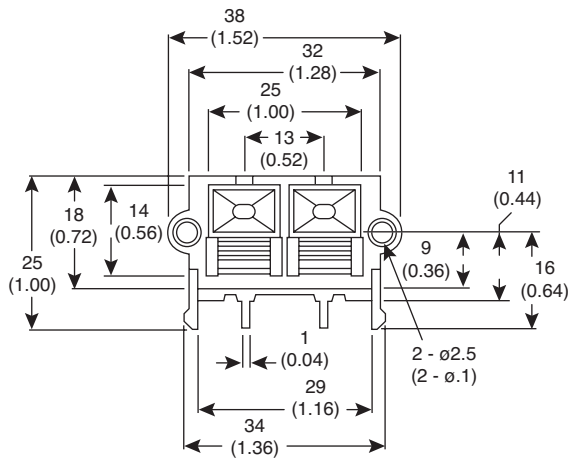

Compression Terminal 2

151-CJ9008-E

Compression Terminal 2

Bottom View

Dimensions: mm (IN.)

RoHS Compliant

151-CJ9008-E

Date Last Revised: 8-24-06