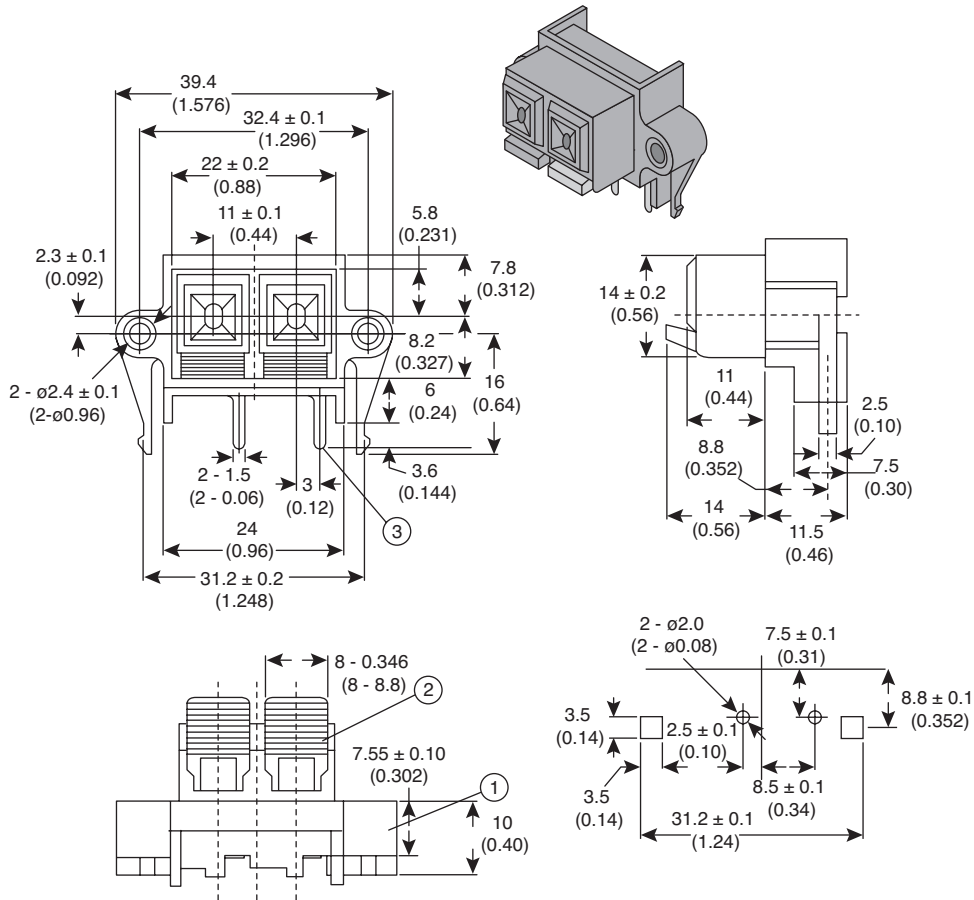

# Compression Terminal 2

151-CJ9021-E

Compression Terminal 2

Dimensions: mm (IN.)

No.	Part Name	Material
1	Insulation Set	A.B.S. PA-757 94HB
2	Knob Handling	A.B.S. PA-757 94HB
3	Terminal	C2680R-H t = 0.3
RoHS Compliant		