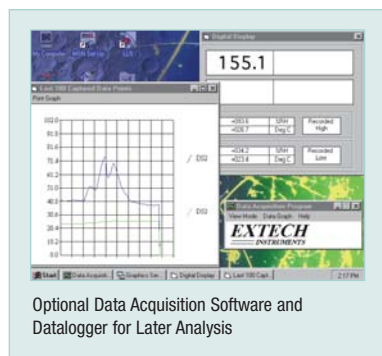

Heavy Duty Light Meter with PC Interface

✓ **Simultaneous display of Foot Candles or Lux**
Plus four lighting types - now includes Sodium light measurements

Features:

- Microprocessor assures maximum accuracy plus special functions
- Fc Range: 200.0, 2000, 5000Fc
  Lux Range: 2000, 20,000, 50,000Lux
- Basic accuracy of $\pm 4\%$ FS
- Super large 1.4" (1999 count) LCD display
- % displays differential from reference point
- "ZERO" Re-Calibration
- Utilizes precision photo diode and color correction filter
- Cosine and color corrected measurements
- $\pm 4\%$ accuracy is enhanced by selecting lighting type (Tungsten/Daylight, Fluorescent, Sodium, Mercury)
- Record/Recall MIN, MAX and AVG readings
- Data Hold plus Auto shut off
- Built-in RS232 serial interface, optional software
- Dimensions: 7 x 2.9 x 1.3" (178 x 74 x 33mm);
  Weight: 1.6lbs. (726g)
- Complete with 9V battery and protective holster.

Interface Options:

- Optional Windows™ Data Acquisition Software and serial cable enable user to display and capture readings on a PC, and set time intervals and alarms
- Optional battery operated Datalogger module stores over 8000 readings for later transfer to a PC

Optional Data Acquisition Software and Datalogger for Later Analysis

Ordering Information:

- 407026 .....Foot Candle/Lux Meter
- 407026-NIST .....407026 with NIST Certificate
- 156119 .....117V AC Adaptor
- 156221 .....220V AC Adaptor
- 409997 .....Large Soft Vinyl Pouch Carrying Case
- 140001 .....Hard Vinyl Case with Handle (for Heavy Duty Series)
- 407001 .....Data Acquisition Software & Serial Cable
- 407001-USB .....USB Adaptor for 407001
- 380340 .....Battery Operated Datalogger Module