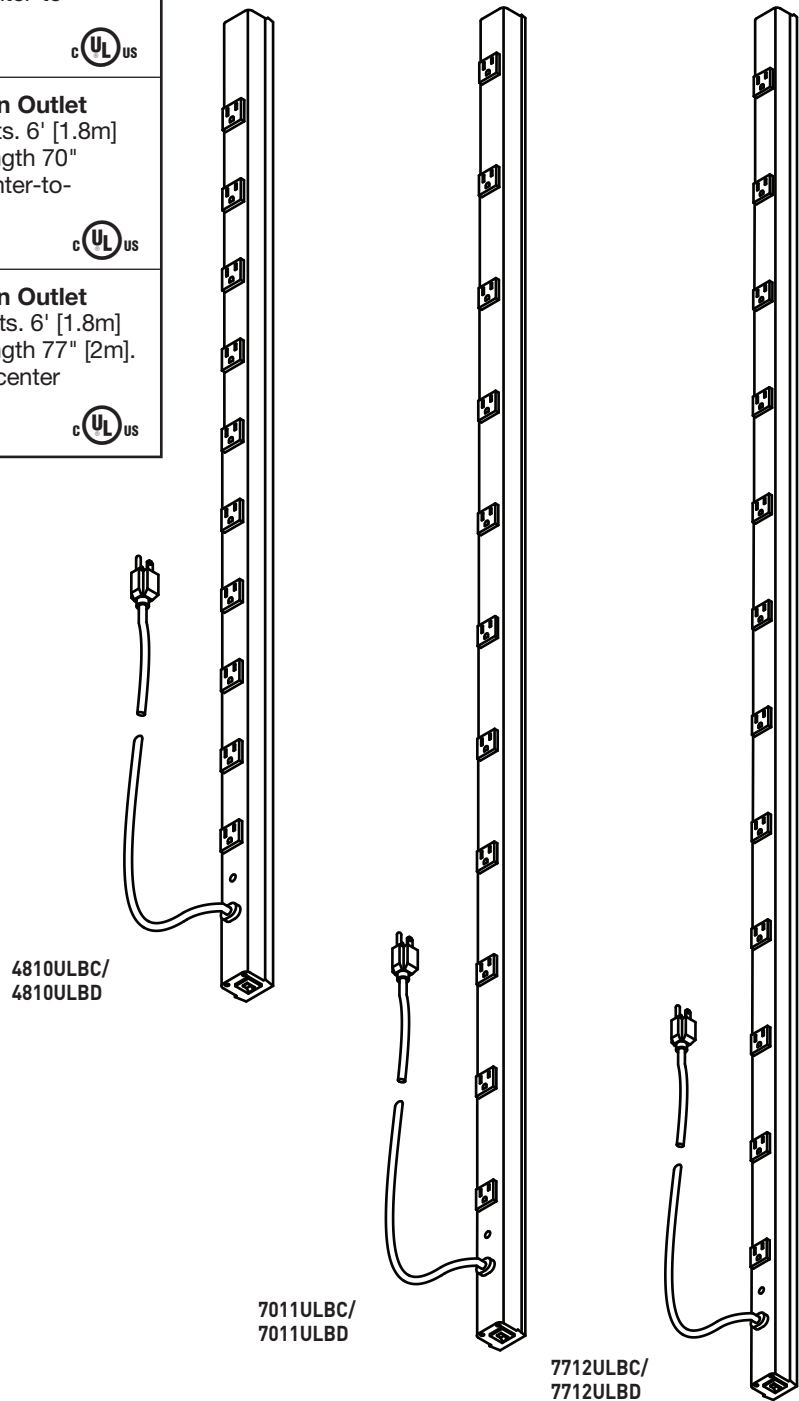

J60B0B (Front & Back)

J24B0B (Front & Back)

J06B0B20X (Front & Back)

15A CabinetMATE Plug-In Outlet Centers Ordering Information

Catalog No./Item	Description/Specifications
4810ULBC 4810ULBD	CabinetMATE Plug-In Outlet Center – Ten outlets. 6' [1.8m] or 15' [4.6m] cord. Length 48" [1.2m]. Receptacle center-to-center 4" [102mm]. <div style="text-align: right;">  </div>
7011ULBC 7011ULBD	CabinetMATE Plug-In Outlet Center – Eleven outlets. 6' [1.8m] or 15' [4.6m] cord. Length 70" [1.8m]. Receptacle center-to-center 6" [152mm]. <div style="text-align: right;">  </div>
7712ULBC 7712ULBD	CabinetMATE Plug-In Outlet Center – Twelve outlets. 6' [1.8m] or 15' [4.6m] cord. Length 77" [2m]. Receptacle center-to-center 6" [152mm]. <div style="text-align: right;">  </div>

20A CabinetMATE Plug-In Outlet Centers Ordering Information

Catalog No./Item	Description/Specifications
2008ULBC20R 2008ULBD20R 2008ULBC20R-TL * 2008ULBD20R-TL *	CabinetMATE Plug-In Outlet Center – Eight 20A outlets with t-slots. 6' [1.8m] or 15' [4.6m] cord. Length 20" [508mm]. Receptacle center-to-center 1 1/4" [32mm]. Units available with straight blade or NEMA L5-20P locking plug.
4810ULBC20R 4810ULBD20R 4810ULBC20R-TL * 4810ULBD20R-TL *	CabinetMATE Plug-In Outlet Center – Ten 20A outlets with t-slots. 6' [1.8m] or 15' [4.6m] cord. Length 48" [1.2m]. Receptacle center-to-center 4" [102mm]. Units available with straight blade or NEMA L5-20P locking plug.
7011ULBC20R 7011ULBD20R 7011ULBC20R-TL * 7011ULBD20R-TL *	CabinetMATE Plug-In Outlet Center – Eleven 20A outlets with t-slots. 6' [1.8m] or 15' [4.6m] cord. Length 70" [1.6m]. Receptacle center-to-center 6" [152mm]. Units available with straight blade or NEMA L5-20P locking plug.
7712ULBC20R 7712ULBD20R 7712ULBC20R-TL * 7712ULBD20R-TL *	CabinetMATE Plug-In Outlet Center – Twelve 20A outlets with t-slots. 6' [1.8m] or 15' [4.6m] cord. Length 77" [2m]. Receptacle center-to-center 6" [152mm]. Units available with straight blade or NEMA L5-20P locking plug.