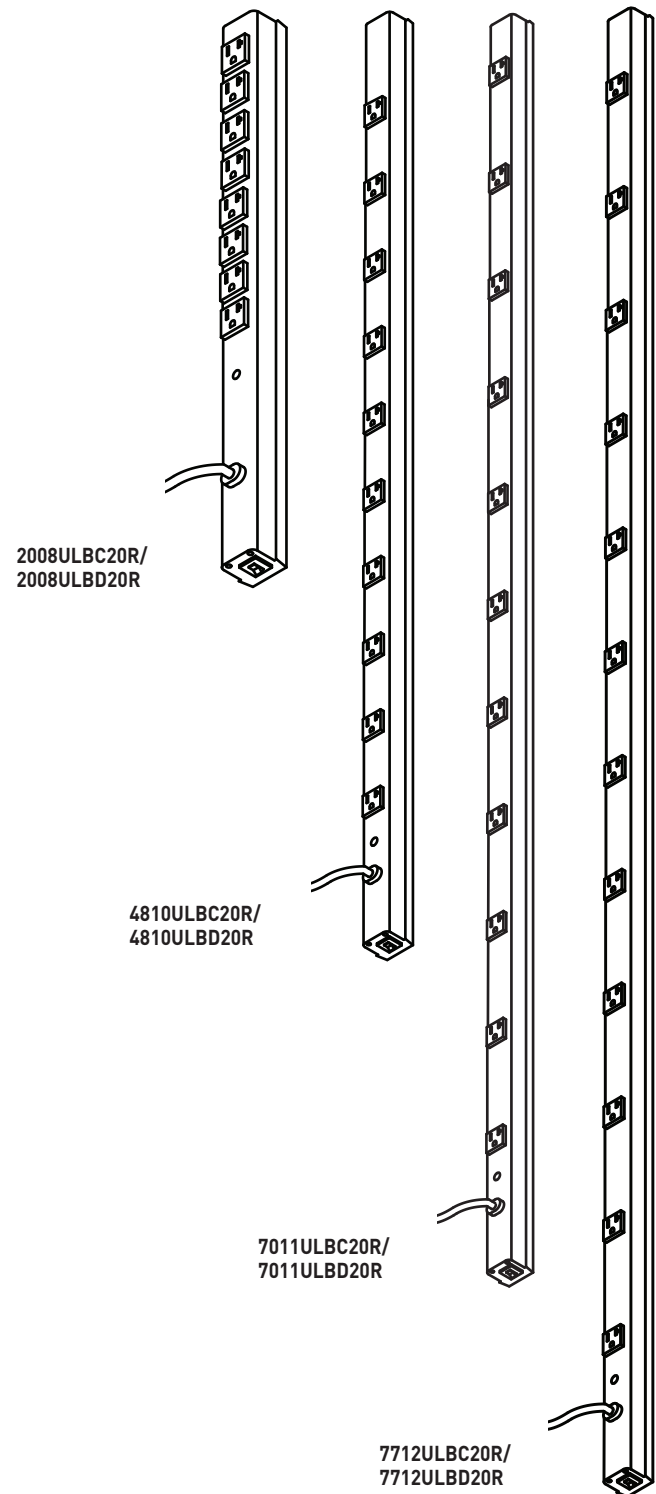

20A CabinetMATE Plug-In Outlet Centers Ordering Information

Catalog No./Item	Description/Specifications
2008ULBC20R 2008ULBD20R 2008ULBC20R-TL * 2008ULBD20R-TL *	CabinetMATE Plug-In Outlet Center – Eight 20A outlets with t-slots. 6' [1.8m] or 15' [4.6m] cord. Length 20" [508mm]. Receptacle center-to-center 1 1/4" [32mm]. Units available with straight blade or NEMA L5-20P locking plug.
4810ULBC20R 4810ULBD20R 4810ULBC20R-TL * 4810ULBD20R-TL *	CabinetMATE Plug-In Outlet Center – Ten 20A outlets with t-slots. 6' [1.8m] or 15' [4.6m] cord. Length 48" [1.2m]. Receptacle center-to-center 4" [102mm]. Units available with straight blade or NEMA L5-20P locking plug.
7011ULBC20R 7011ULBD20R 7011ULBC20R-TL * 7011ULBD20R-TL *	CabinetMATE Plug-In Outlet Center – Eleven 20A outlets with t-slots. 6' [1.8m] or 15' [4.6m] cord. Length 70" [1.6m]. Receptacle center-to-center 6" [152mm]. Units available with straight blade or NEMA L5-20P locking plug.
7712ULBC20R 7712ULBD20R 7712ULBC20R-TL * 7712ULBD20R-TL *	CabinetMATE Plug-In Outlet Center – Twelve 20A outlets with t-slots. 6' [1.8m] or 15' [4.6m] cord. Length 77" [2m]. Receptacle center-to-center 6" [152mm]. Units available with straight blade or NEMA L5-20P locking plug.

* Use "TL" suffix with Catalog Number for locking plug.