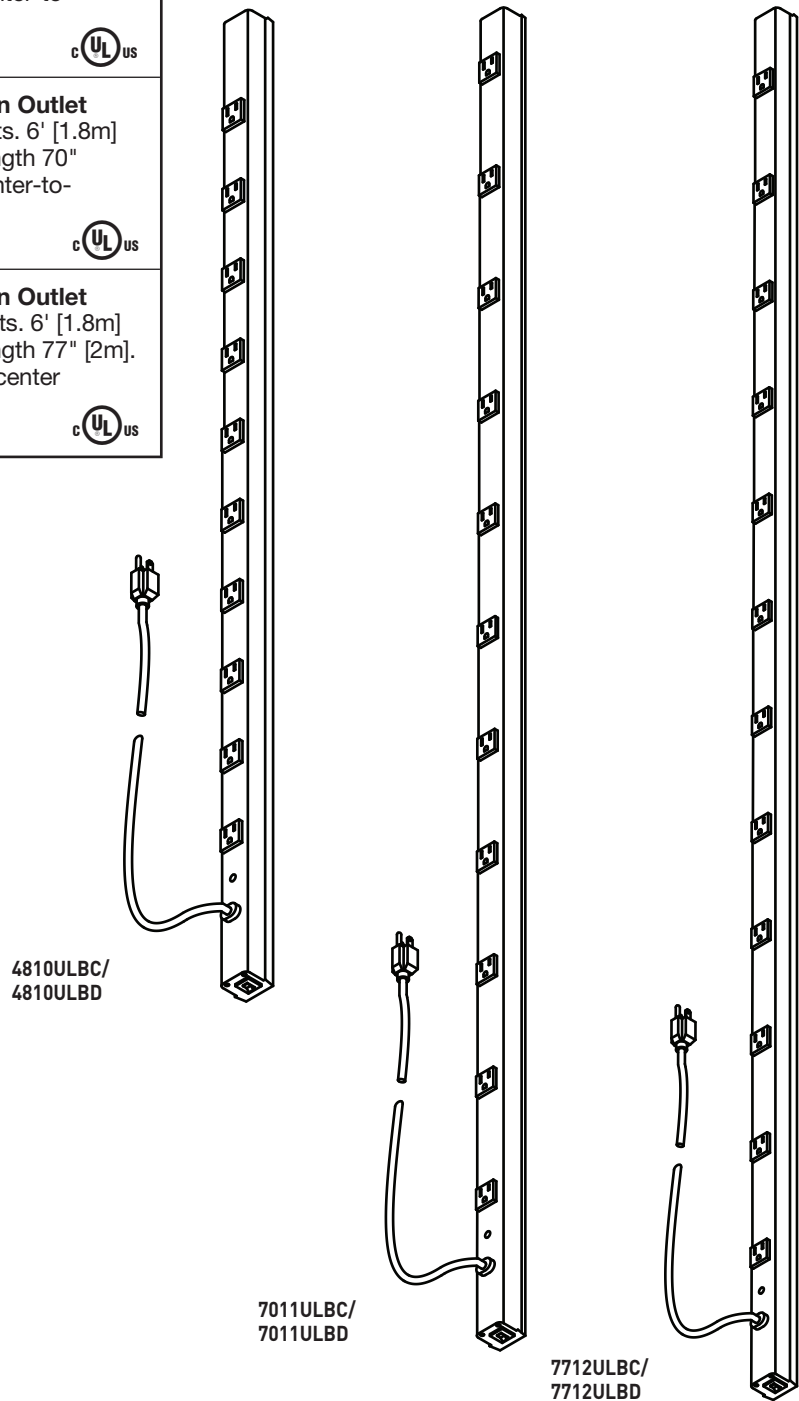

J60B0B (Front & Back)

J24B0B (Front & Back)

J06B0B20X (Front & Back)

15A CabinetMATE Plug-In Outlet Centers Ordering Information

Catalog No./Item	Description/Specifications
4810ULBC 4810ULBD	CabinetMATE Plug-In Outlet Center – Ten outlets. 6' [1.8m] or 15' [4.6m] cord. Length 48" [1.2m]. Receptacle center-to-center 4" [102mm]. <div style="text-align: right;"></div>
7011ULBC 7011ULBD	CabinetMATE Plug-In Outlet Center – Eleven outlets. 6' [1.8m] or 15' [4.6m] cord. Length 70" [1.8m]. Receptacle center-to-center 6" [152mm]. <div style="text-align: right;"></div>
7712ULBC 7712ULBD	CabinetMATE Plug-In Outlet Center – Twelve outlets. 6' [1.8m] or 15' [4.6m] cord. Length 77" [2m]. Receptacle center-to-center 6" [152mm]. <div style="text-align: right;"></div>

20A CabinetMATE Plug-In Outlet Centers Ordering Information

Catalog No./Item	Description/Specifications
2008ULBC20R 2008ULBD20R 2008ULBC20R-TL * 2008ULBD20R-TL *	CabinetMATE Plug-In Outlet Center – Eight 20A outlets with t-slots. 6' [1.8m] or 15' [4.6m] cord. Length 20" [508mm]. Receptacle center-to-center 1 1/4" [32mm]. Units available with straight blade or NEMA L5-20P locking plug.
4810ULBC20R 4810ULBD20R 4810ULBC20R-TL * 4810ULBD20R-TL *	CabinetMATE Plug-In Outlet Center – Ten 20A outlets with t-slots. 6' [1.8m] or 15' [4.6m] cord. Length 48" [1.2m]. Receptacle center-to-center 4" [102mm]. Units available with straight blade or NEMA L5-20P locking plug.
7011ULBC20R 7011ULBD20R 7011ULBC20R-TL * 7011ULBD20R-TL *	CabinetMATE Plug-In Outlet Center – Eleven 20A outlets with t-slots. 6' [1.8m] or 15' [4.6m] cord. Length 70" [1.6m]. Receptacle center-to-center 6" [152mm]. Units available with straight blade or NEMA L5-20P locking plug.
7712ULBC20R 7712ULBD20R 7712ULBC20R-TL * 7712ULBD20R-TL *	CabinetMATE Plug-In Outlet Center – Twelve 20A outlets with t-slots. 6' [1.8m] or 15' [4.6m] cord. Length 77" [2m]. Receptacle center-to-center 6" [152mm]. Units available with straight blade or NEMA L5-20P locking plug.