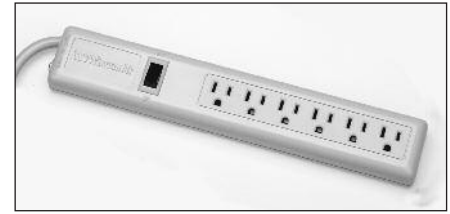

J08B0B (Front & Back)

UL207BC

J06B0B20X-AM (Front)

P6

FEATURES & BENEFITS

- **User-ready outlets.** Plug-In Outlet Center units provide power distribution in a portable, plug-in unit.
- **Rugged construction.** Durable 2" x 1 3/4" [44mm x 51mm] or 3 1/2" x 2" [89mm x 44mm] aluminum housing. Some Plug-In Outlet Center units are available with an impact-resistant plastic housing.
- **Space saving.** Rack mount units fit standard 19" [482mm] relay racks. Compact 1U design takes up minimum space. 23" [584mm] units available, consult factory.
- **Low profile.** CabinetMATE units offer a narrow 1 1/2" x 1 3/16" [38mm x 20mm] aluminum housing.
- **Aesthetically pleasing.** Rack mount units have a black matte finish and a black cord. CabinetMATE, compact and industrial units have a gray finish and a black cord. Deluxe control and 20A units have a putty white finish and a black cord. Most units with a putty white finish have a putty white cord. Special Use units have a white finish and a white cord.
- **Flexible mounting.** Each unit features one of four different mounting types. Each mounting method has been designed to optimize the performance of the product. Complete mounting hardware and installation instructions are included with every unit.
- **Cord properly rated to load requirements.** 15A units have a 14/3 SJT cord and a NEMA 5-15P plug. 20A units have a 12/3 SJT cord and a NEMA 5-20P or NEMA L5-20P plug.
- **Lighted switch.** Most units have lighted on/off switch(es) to control power to the unit.
- **Resettable circuit breaker.** Provides overload protection.
- **Two-Year product warranty.**
- **UL and cUL Listed or Recognized.** Units are UL and cUL Listed to UL1363 standards. Rack mount units are UL and cUL Recognized to UL1363 standards.