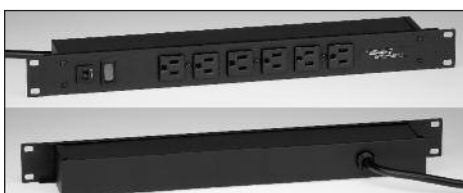

20A Rack Mount Plug-In Outlet Centers Ordering Information

Catalog No./Item	Description/Specifications	Catalog No./Item	Description/Specifications
J06B0B20 J06B2B20 	Rack Mount Plug-In Outlet Center – Six 20A rear outlets, on/off switch. 6' [1.8m] or 15' [4.6m] cord. Receptacle center-to-center 1 1/2" [38mm]. 	J60B0B20 J60B2B20 	Rack Mount Plug-In Outlet Center – Six 20A front outlets, on/off switch. 6' [1.8m] or 15' [4.6m] cord. Receptacle center-to-center 1 1/2" [38mm].
J06B0B20X J06B2B20X 	Rack Mount Plug-In Outlet Center – Six 20A rear outlets. 6' [1.8m] or 15' [4.6m] cord. Receptacle center-to-center 1 1/2" [38mm]. 	J60B0B20X J60B2B20X 	Rack Mount Plug-In Outlet Center – Six 20A front outlets. 6' [1.8m] or 15' [4.6m] cord. Receptacle center-to-center 1 1/2" [38mm].
J06B0B20X-AM 	Rack Mount Plug-In Outlet Center with Digital Ammeter – Digital LCD readout of current draw. Six 20A rear outlets. 6' [1.8m] cord. Receptacle center-to-center 1 1/2" [38mm]. 		

J60B0B (Front & Back)