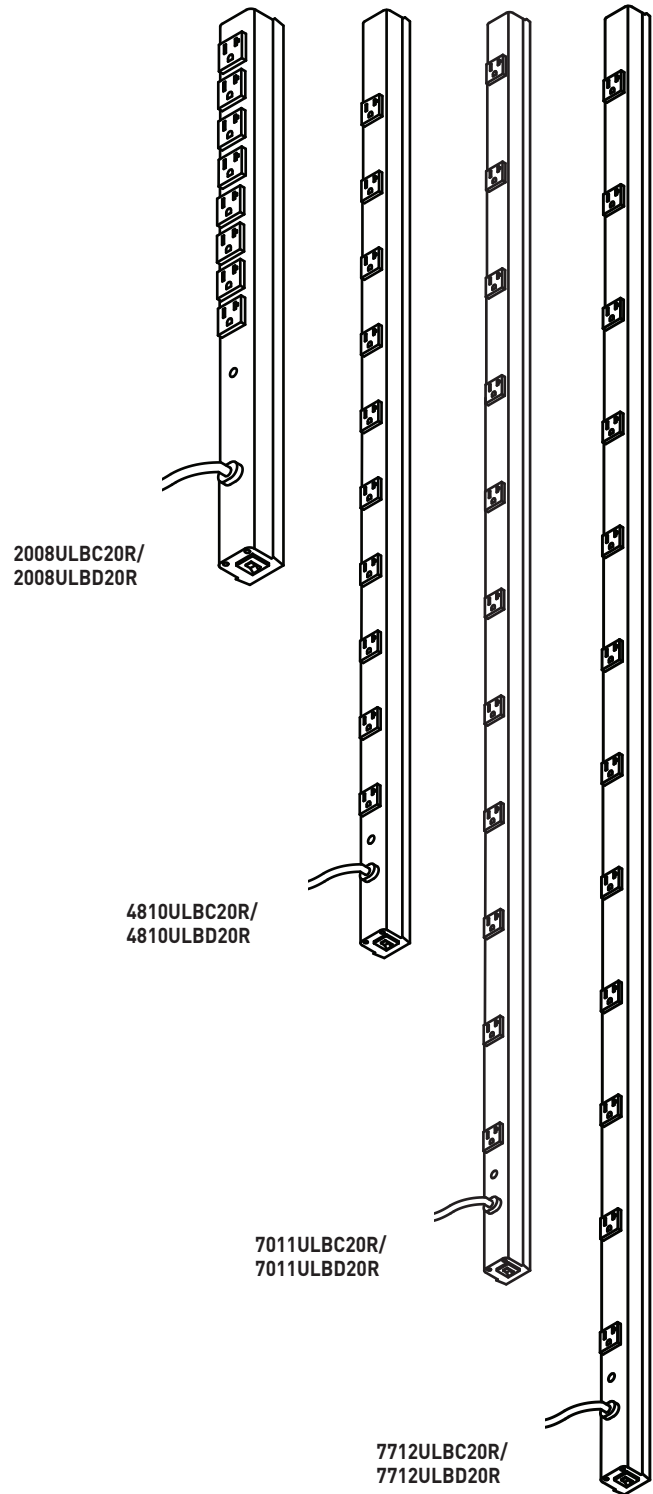

20A CabinetMATE Plug-In Outlet Centers Ordering Information

Catalog No./Item	Description/Specifications
2008ULBC20R 2008ULBD20R 2008ULBC20R-TL * 2008ULBD20R-TL *	CabinetMATE Plug-In Outlet Center – Eight 20A outlets with t-slots. 6' [1.8m] or 15' [4.6m] cord. Length 20" [508mm]. Receptacle center-to-center 1 1/4" [32mm]. Units available with straight blade or NEMA L5-20P locking plug.
4810ULBC20R 4810ULBD20R 4810ULBC20R-TL * 4810ULBD20R-TL *	CabinetMATE Plug-In Outlet Center – Ten 20A outlets with t-slots. 6' [1.8m] or 15' [4.6m] cord. Length 48" [1.2m]. Receptacle center-to-center 4" [102mm]. Units available with straight blade or NEMA L5-20P locking plug.
7011ULBC20R 7011ULBD20R 7011ULBC20R-TL * 7011ULBD20R-TL *	CabinetMATE Plug-In Outlet Center – Eleven 20A outlets with t-slots. 6' [1.8m] or 15' [4.6m] cord. Length 70" [1.6m]. Receptacle center-to-center 6" [152mm]. Units available with straight blade or NEMA L5-20P locking plug.
7712ULBC20R 7712ULBD20R 7712ULBC20R-TL * 7712ULBD20R-TL *	CabinetMATE Plug-In Outlet Center – Twelve 20A outlets with t-slots. 6' [1.8m] or 15' [4.6m] cord. Length 77" [2m]. Receptacle center-to-center 6" [152mm]. Units available with straight blade or NEMA L5-20P locking plug.

* Use "TL" suffix with Catalog Number for locking plug.