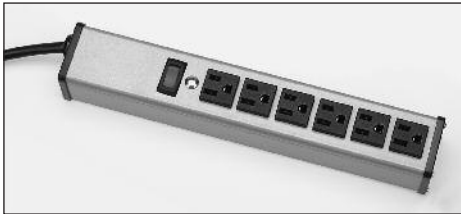

J08B0B (Front & Back)

UL207BC

J06B0B20X-AM (Front)

P6

FEATURES & BENEFITS

- **User-ready outlets.** Plug-In Outlet Center units provide power distribution in a portable, plug-in unit.
- **Rugged construction.** Durable 2" x 1 3/4" [44mm x 51mm] or 3 1/2" x 2" [89mm x 44mm] aluminum housing. Some Plug-In Outlet Center units are available with an impact-resistant plastic housing.
- **Space saving.** Rack mount units fit standard 19" [482mm] relay racks. Compact 1U design takes up minimum space. 23" [584mm] units available, consult factory.
- **Low profile.** CabinetMATE units offer a narrow 1 1/2" x 1 3/16" [38mm x 20mm] aluminum housing.
- **Aesthetically pleasing.** Rack mount units have a black matte finish and a black cord. CabinetMATE, compact and industrial units have a gray finish and a black cord. Deluxe control and 20A units have a putty white finish and a black cord. Most units with a putty white finish have a putty white cord. Special Use units have a white finish and a white cord.
- **Flexible mounting.** Each unit features one of four different mounting types. Each mounting method has been designed to optimize the performance of the product. Complete mounting hardware and installation instructions are included with every unit.
- **Cord properly rated to load requirements.** 15A units have a 14/3 SJT cord and a NEMA 5-15P plug. 20A units have a 12/3 SJT cord and a NEMA 5-20P or NEMA L5-20P plug.
- **Lighted switch.** Most units have lighted on/off switch(es) to control power to the unit.
- **Resettable circuit breaker.** Provides overload protection.
- **Two-Year product warranty.**
- **UL and cUL Listed or Recognized.** Units are UL and cUL Listed to UL1363 standards. Rack mount units are UL and cUL Recognized to UL1363 standards.