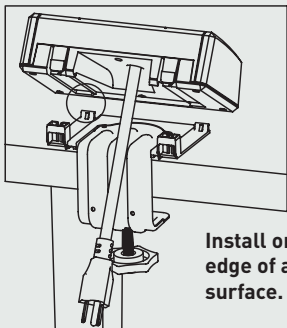

Install on the edge of a work surface.

Desktop Power Center Ordering Information

Part No.	Description
WSC400-S	Work surface portal with four surge protected 15 Amp power outlets and a 12' cord. Units come with accessories for mounting into round cutouts in desk or edge mounting on desks or other surfaces.
WSC320-S	Work surface portal with three surge protected 15 Amp power outlets, two USB charging outlets and a 12' cord. Units come with accessories for mounting into round cutouts in desk or edge mounting on desks or other surfaces.

Wiremold

60 Woodlawn Street
West Hartford, CT 06110
Telephone: 1.800.621.0049
www.legrand.us/wiremold