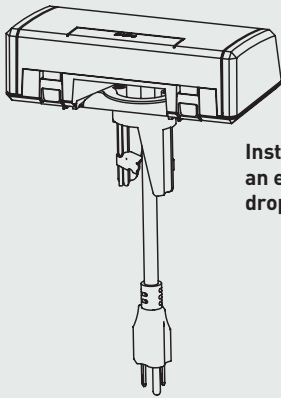

**Functionality:** These stylish modules can mount using an existing round desk hole grommet or with the edge clamp included in each package.

**Flexibility:** The 12' power cord allows for a longer reach to connect to a power source.

### Features & Benefits:

- **Add power where needed.** Brings access to power up to the work surface.
- **Optional USB charging outlets.** Accommodate a variety of consumer electronics.
- **Ideal for desk or work table.** Included edge clamp or hole mounting hardware provide everything you need to install the unit to any work surface.
- **Accommodates round hole openings from 1 1/2" to 3".** Unit accommodates a range of available standard openings to provide more installation flexibility.
- **12' power cord.** Provides increased flexibility by extending access to power sources.
- **Surge protection built-in.** No need to install an additional power management component.

**When you need to bring power up to the work surface, choose the Wiremold Desktop Power Center.**

designed to be better.

 legrand®

Wiremold

Everything you need for mounting on your work surface, whether along the edge or through an existing cord drop opening.

The Wiremold Desktop Power Center is a solution that brings surge-protected power and USB charging outlets up to the work surface by utilizes existing cord drop openings in office desks and table tops or by mounting onto the edge of a desk or table top.