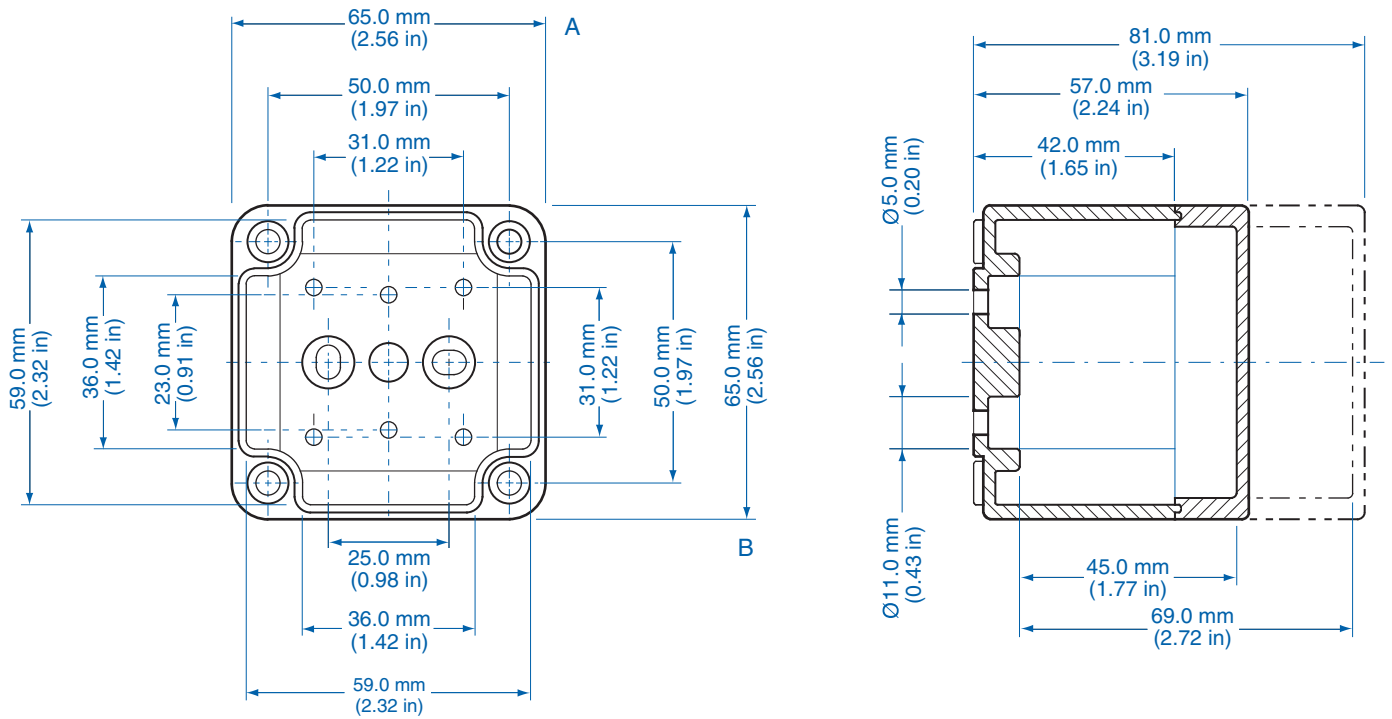

TK 77 – Polystyrene and Polycarbonate – 65 x 65 mm (2.56 x 2.56 in.)

Standard Features

- **Protection Level:** IP66 (NEMA Type: 4X with gray cover, 12K with transparent cover)
- **Technical:** Smooth or Knockout Sidewalls
Gray or Tinted Transparent Cover
Multiple Enclosure Mounting Options
- **UL Recognized**
Enclosure Materials: Polystyrene or Polycarbonate
- **Gasket Material:** Polyurethane
- **Color:** Light Gray
- **Material**
Temperature Range: Polystyrene
-25°C to 70°C (-13°F to 158°F)
Polycarbonate
-40°C to 120°C (-40°F to 248°F)
- **Accessories:** See section below

Smooth Sidewalls

Ordering Information	Height mm (in)	Polystyrene				Polycarbonate			
		Cat. No.	Type	Cover Color	Std. Pk.	Cat. No.	Type	Cover Color	Std. Pk.
☐ Enclosure - low cover	57 mm (2.24 in)	110-401	PS 77-6-o	gray	5	120-401	PC 77-6-o	gray	5
☐ Enclosure - high cover	81 mm (3.19 in)	110-901	PS 77-8-o	gray	5	120-901	PC 77-8-o	gray	5
☐ Enclosure - low cover	57 mm (2.24 in)	111-001	PS 77-6-to	trans.	5	130-001	PC 77-6-to	trans.	5
☐ Enclosure - high cover	81 mm (3.19 in)	111-501	PS 77-8-to	trans.	5	130-501	PC 77-8-to	trans.	5

Sidewalls with Metric Knockouts

Ordering Information	Height mm (in)	Polystyrene				Polycarbonate			
		Cat. No.	Type	Cover Color	Std. Pk.	Cat. No.	Type	Cover Color	Std. Pk.
☐ Enclosure - low cover	57 mm (2.24 in)	105-401	PS 77-6-m	gray	5	127-401	PC 77-6-m	gray	5
☐ Enclosure - high cover	81 mm (3.19 in)	105-901	PS 77-8-m	gray	5	127-901	PC 77-8-m	gray	5
☐ Enclosure - low cover	57 mm (2.24 in)	106-001	PS 77-6-tm	trans.	5	137-001	PC 77-6-tm	trans.	5
☐ Enclosure - high cover	81 mm (3.19 in)	106-501	PS 77-8-tm	trans.	5	137-501	PC 77-8-tm	trans.	5

Please refer to pages 136-140 for additional accessories and detailed information.

Dimensions

Knockout Positions
(all 4 sides)