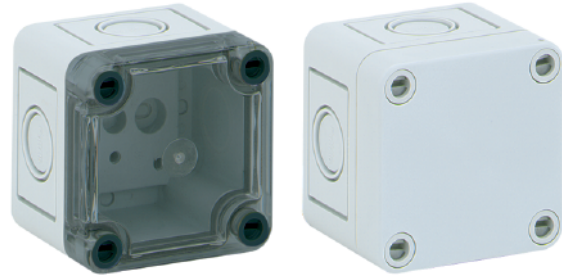

TK 77 – Polystyrene and Polycarbonate – 65 x 65 mm (2.56 x 2.56 in.)

Standard Features

- **Protection Level:** IP66 (NEMA Type: 4X with gray cover, 12K with transparent cover)
- **Technical:** Smooth or Knockout Sidewalls
Gray or Tinted Transparent Cover
Multiple Enclosure Mounting Options
- **UL Recognized**
Enclosure Materials: Polystyrene or Polycarbonate
- **Gasket Material:** Polyurethane
- **Color:** Light Gray
- **Material**
Temperature Range: Polystyrene
-25°C to 70°C (-13°F to 158°F)
Polycarbonate
-40°C to 120°C (-40°F to 248°F)
- **Accessories:** See section below

Smooth Sidewalls

Ordering Information	Height mm (in)	Polystyrene				Polycarbonate			
		Cat. No.	Type	Cover Color	Std. Pk.	Cat. No.	Type	Cover Color	Std. Pk.
☐ Enclosure - low cover	57 mm (2.24 in)	110-401	PS 77-6-o	gray	5	120-401	PC 77-6-o	gray	5
☐ Enclosure - high cover	81 mm (3.19 in)	110-901	PS 77-8-o	gray	5	120-901	PC 77-8-o	gray	5
☐ Enclosure - low cover	57 mm (2.24 in)	111-001	PS 77-6-to	trans.	5	130-001	PC 77-6-to	trans.	5
☐ Enclosure - high cover	81 mm (3.19 in)	111-501	PS 77-8-to	trans.	5	130-501	PC 77-8-to	trans.	5

Sidewalls with Metric Knockouts

Ordering Information	Height mm (in)	Polystyrene				Polycarbonate			
		Cat. No.	Type	Cover Color	Std. Pk.	Cat. No.	Type	Cover Color	Std. Pk.
☐ Enclosure - low cover	57 mm (2.24 in)	105-401	PS 77-6-m	gray	5	127-401	PC 77-6-m	gray	5
☐ Enclosure - high cover	81 mm (3.19 in)	105-901	PS 77-8-m	gray	5	127-901	PC 77-8-m	gray	5
☐ Enclosure - low cover	57 mm (2.24 in)	106-001	PS 77-6-tm	trans.	5	137-001	PC 77-6-tm	trans.	5
☐ Enclosure - high cover	81 mm (3.19 in)	106-501	PS 77-8-tm	trans.	5	137-501	PC 77-8-tm	trans.	5