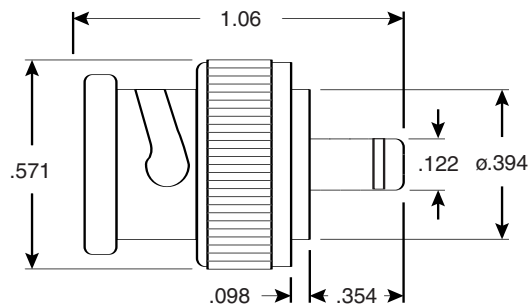

# BNC Plug

171-9314

KOBI CONN

BNC Plug

Dimensions: In.

SPECIFICATIONS	
Type:	BNC crimp type
Body, center pin:	nickel plated brass
Insulator:	Delrin

Date Last Revised: 4-20-05

Available from Mouser Electronics  
1-800-346-6873  
www.mouser.com

KC-300584

161-9314