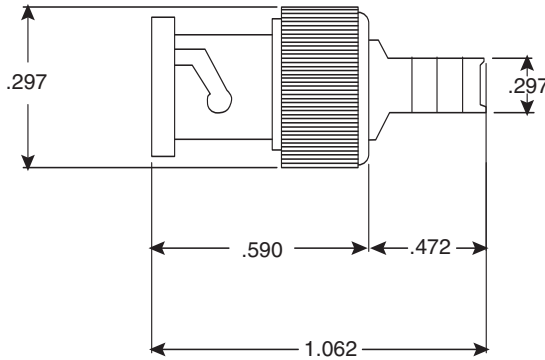

BNC Plug W/Crimp Sleeve

171-9315

BNC Plug W/Crimp Sleeve

Dimensions: In.

SPECIFICATIONS	
Shell:	Nickel plated brass
Crimp sleeve:	Nickel plated brass
Center pin:	Crimp type, nickel plated brass
Insulator:	Delrin
Cable type:	RG59
BNC:	Plug