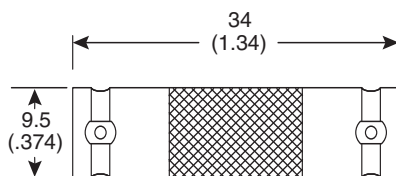

# BNC Female - BNC Female

161-9737

BNC Female - BNC Female

**DIMENSIONS mm (IN.)**

SPECIFICATIONS	
Type:	BNC female to BNC female
Insulation:	PVC

Date Last Revised: 4-20-05

Available from Mouser Electronics  
1-800-346-6873  
www.mouser.com

KC-300593

161-9737