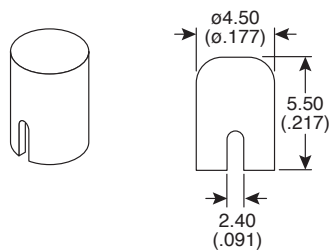

Dimensions: mm (In.)

Note:

- RoHS compliant

Materials:

- Body
- ABS
- Color: blue(101-0206)-EV, green(101-0205)-EV, black(101-0200)-EV, ivory(101-0209)-EV, red(101-0202)-EV, yellow(101-0204)-EV

Tactile Switch Caps, Round