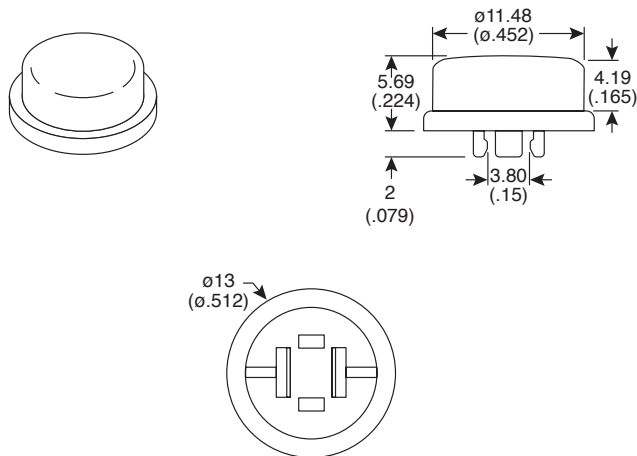

Last Update: 12-1-05

Ref. #: MS-100657

Dimensions: mm (In.)

Note:

- RoHS compliant

Materials:

- Body: ABS
- Color: blue (101-0216)-EV, green (101-0215)-EV, black (101-0210)-EV, ivory (101-0219)-EV, red (101-0212)-EV, yellow (101-0214)-EV

Tactile Switch Caps, Round
101-0210-EV, 101-0212-EV, 101-0214-EV
101-0215-EV, 101-0216-EV, 101-0219-EV

**Mountain
Switch**

Available from Mouser Electronics

www.mouser.com 1-800-346-6873