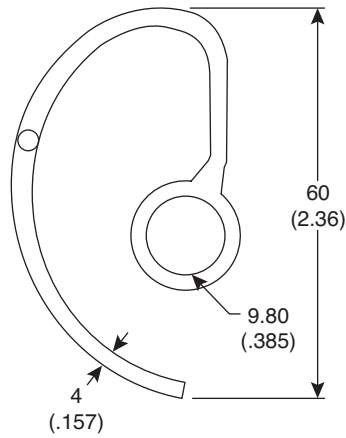

Part Number:

25DE001-RO

Earphone Support

KT-400301

Materials:

- Material thickness: 2mm
- Color: white

Note:

- RoHS Compliant