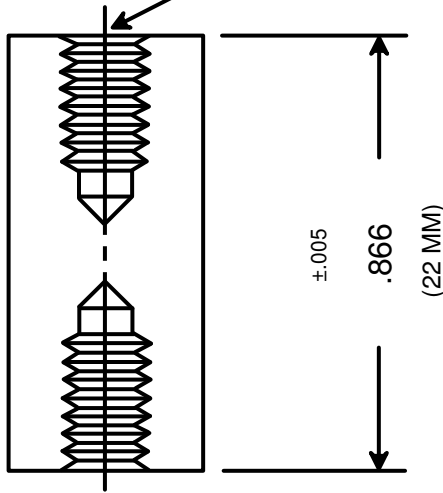

M3X0.5 X .248 DEEP TYP.
(6.3 MM)

RAF ELECTRONIC HARDWARE
95 SILVERMINE RD. SEYMOUR, CT. 06483
TEL: { 203 } 888-2133
FAX: { 203 } 888-9860
WEB: <http://www.rafhdwe.com>

a Division of **MW Industries, Inc.**

DRAWING NOT TO SCALE		TITLE	
DRAWN BY: GARY HUPPRICH	DATE 11/02/10	HEX FEMALE STANDOFF	
CHECKED BY:	DATE	PART NO.	
MATERIAL STAINLESS STEEL	FINISH NONE	M1269-3005-SS	
TOLERANCES { EXCEPT AS NOTED }		FRACTION ±.005	
DECIMAL ±.005			