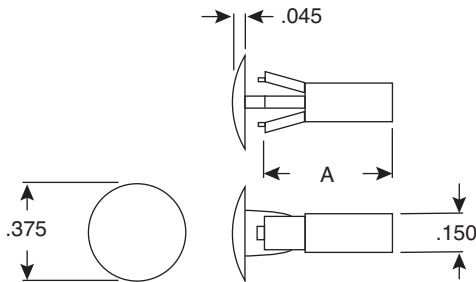

DIMENSIONS: in

• Molded in Natural Nylon 6/6

Mouser Stock No.	Description	Head Dia.	Body Dia.	Head Height	Hole Size	A
561-RVS500	RVS 500	0.375±0.005	0.150±0.005	0.045±0.005	0.178±0.005	0.500±0.005