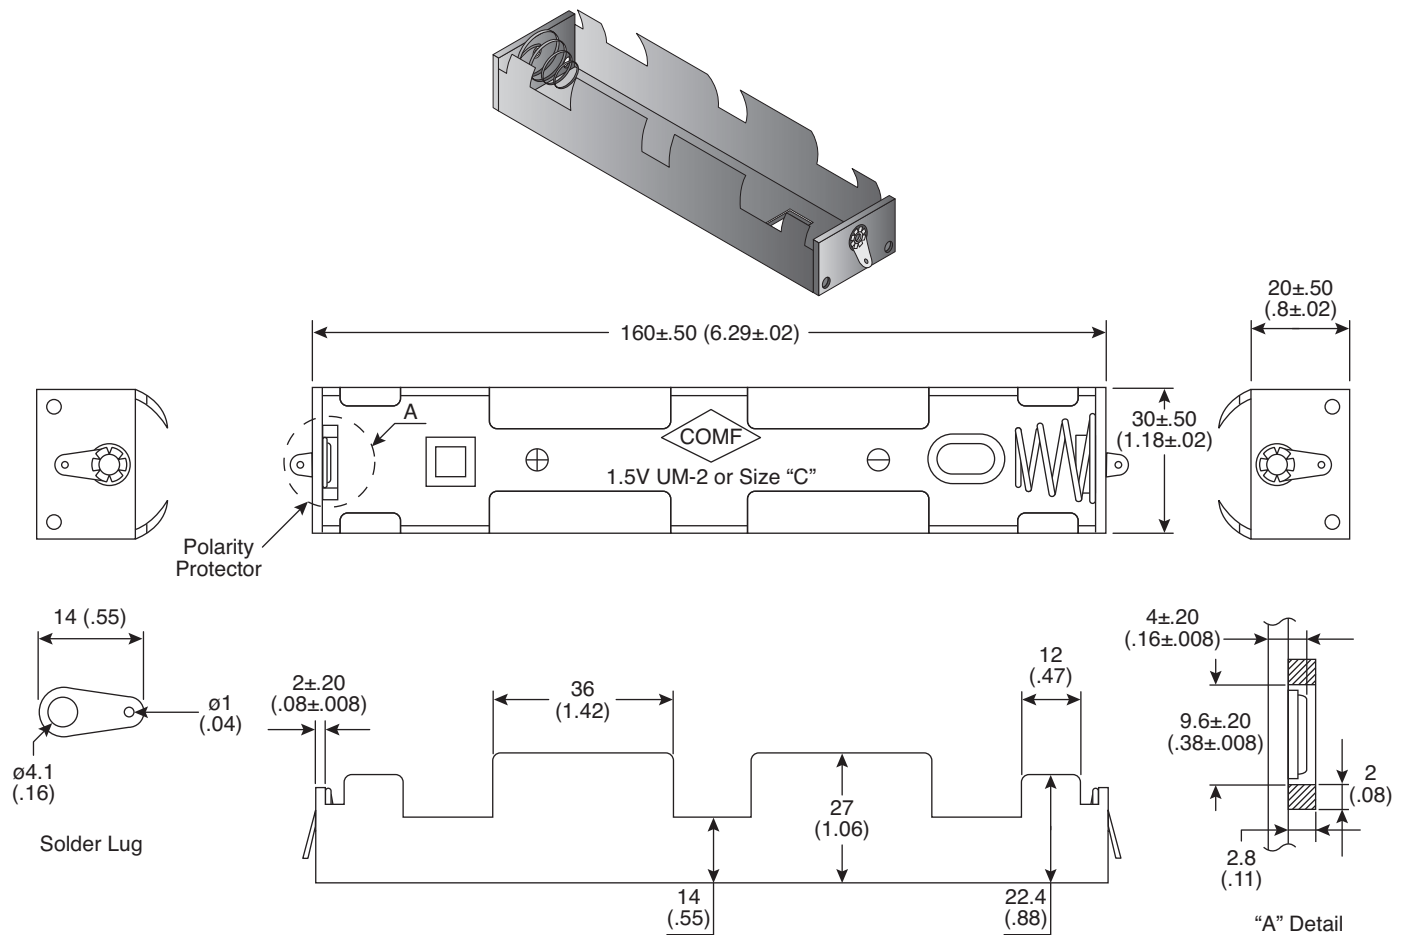

Last Revised: 4/11/10

Dimensions: mm (in.)

SPECIFICATIONS	
Washer:	$\phi 4 \times \phi 8 \times \phi 0.8$
Material:	P.P. Resin, Black Color
Spring:	0.8mm 65C Spring Wire
RoHS Compliant	

Available from Mouser Electronics  
1-800-346-6873 / [www.mouser.com](http://www.mouser.com)