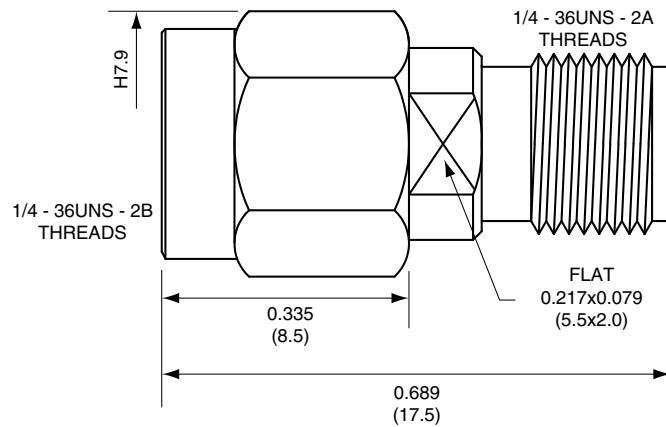

1		
Description	Material	Finish
Body	Brass	Nickel
Pin	Brass	Gold
Insulation	Teflon	Teflon
Washer	PH Bronze	Nickel
Gasket	SI Rubber	Rubber

SIDE VIEW

Title		CONNECTOR CITY	
SMA MALE TO RP-SMA FEMALE ADAPTOR		159 ORT LANE	
Part No. ADP-SMAM-RPSF		MERLIN, OR 97532	
Revision: 1.0		PH (541)-471-6256	
Dimensions: INCHES (mm)		FAX (541)-471-6251	
Date: 8/23/2005		Sheet 1 of 1	