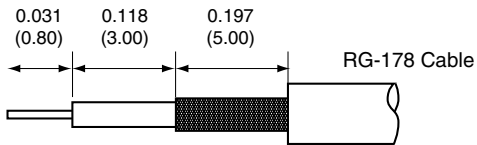

1		
Description	Material	Finish
Body	Brass	Gold
Socket	BE CU	Gold
Insulation	Teflon	Teflon
Crimp Ring	Brass	Gold
D		
Snaps	BE CU	Gold
Insulator	Teflon	Teflon
Cover	Brass	Gold

RECOMMENDED CABLE STRIPPING DIMENSIONS

Title RP-MCX MALE RIGHT ANGLE CABLE END CRIMP FOR RG178 CABLE		CONNECTOR CITY 159 ORT LANE MERLIN, OR 97532 PH (541)-471-6256 FAX (541)-471-6251
Part No. CONREVMCX012-R178	Revision: 1.0	
Dimensions: INCHES (mm)	Date: 6/12/2007	Sheet 1 of 1