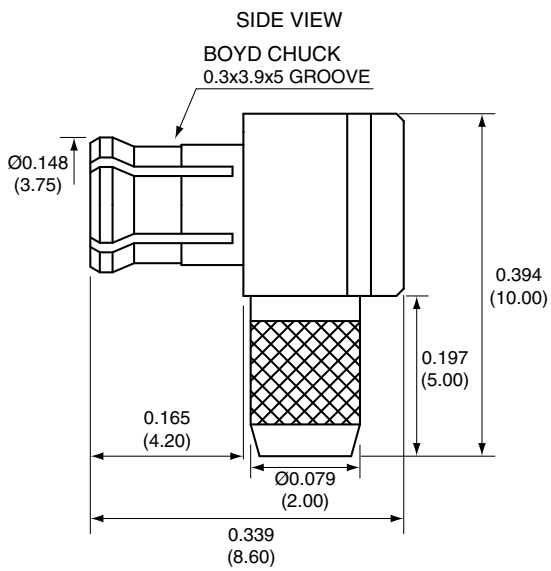

1		
Description	Material	Finish
Body	Brass	Gold
Socket	BE CU	Gold
Insulation	Teflon	Teflon
Crimp Ring	Brass	Gold
D		
Snaps	BE CU	Gold
Insulator	Teflon	Teflon
Cover	Brass	Gold

RECOMMENDED CABLE STRIPPING DIMENSIONS

Title RP-MCX MALE RIGHT ANGLE CABLE END CRIMP FOR RG178 CABLE		CONNECTOR CITY 159 ORT LANE MERLIN, OR 97532 PH (541)-471-6256 FAX (541)-471-6251
Part No. CONREVMCX012-R178	Revision: 1.0	
Dimensions: INCHES (mm)	Date: 6/12/2007	Sheet 1 of 1