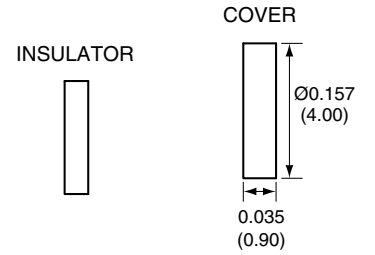

1		
Description	Material	Finish
Body	Brass	Gold
Socket	BE CU	Gold
Insulation	Teflon	Teflon
Crimp Ring	Brass	Gold
D		
Snaps	BE CU	Gold
Insulator	Teflon	Teflon
Cover	Brass	Gold

RECOMMENDED CABLE STRIPPING DIMENSIONS

Title RP-MCX MALE RIGHT ANGLE CABLE END CRIMP FOR RG178 CABLE		CONNECTOR CITY 159 ORT LANE MERLIN, OR 97532 PH (541)-471-6256 FAX (541)-471-6251
Part No. CONREVMCX012-R178	Revision: 1.0	
Dimensions: INCHES (mm)	Date: 6/12/2007	Sheet 1 of 1