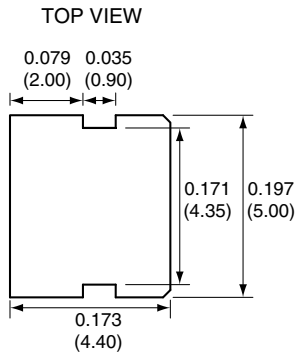

1		
Description	Material	Finish
Body	Brass	Gold
Socket	BE CU	Gold
Insulation	Teflon	Teflon
Crimp Ring	Brass	Gold
D		
Snaps	BE CU	Gold
Insulator	Teflon	Teflon
Cover	Brass	Gold

RECOMMENDED CABLE STRIPPING DIMENSIONS

Title RP-MCX MALE RIGHT ANGLE CABLE END CRIMP FOR RG178 CABLE		CONNECTOR CITY 159 ORT LANE MERLIN, OR 97532 PH (541)-471-6256 FAX (541)-471-6251
Part No. CONREVMCX012-R178	Revision: 1.0	
Dimensions: INCHES (mm)	Date: 6/12/2007	Sheet 1 of 1