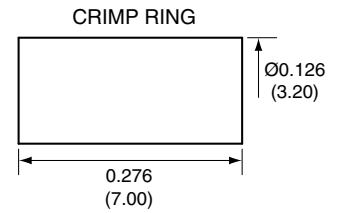

1		
Description	Material	Finish
Body	Brass	Gold
Socket	BE CU	Gold
Insulation	Teflon	Teflon
Crimp Ring	Brass	Gold
D		
Snaps	BE CU	Gold
Insulator	Teflon	Teflon
Cover	Brass	Gold

RECOMMENDED CABLE STRIPPING DIMENSIONS

Title RP-MCX MALE RIGHT ANGLE CABLE END CRIMP FOR RG178 CABLE		CONNECTOR CITY 159 ORT LANE MERLIN, OR 97532 PH (541)-471-6256 FAX (541)-471-6251
Part No. CONREVMCX012-R178	Revision: 1.0	
Dimensions: INCHES (mm)	Date: 6/12/2007	Sheet 1 of 1