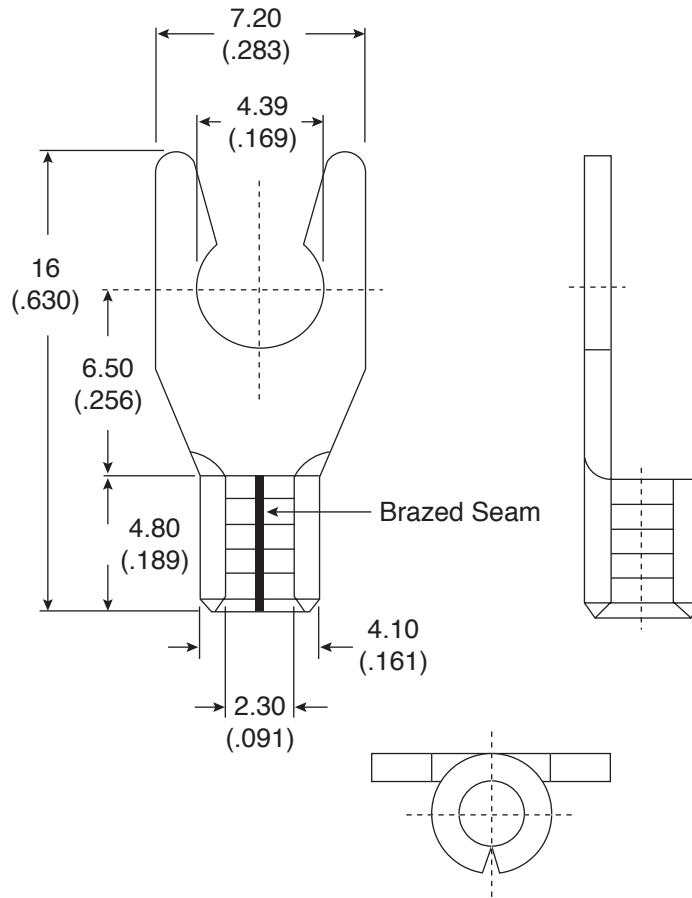

Locking Spade Solderless Terminal

159-1645

Locking Spade Solderless Terminal

Dimensions: In.

Date Last Revised: 6-23-05

Available from Mouser Electronics
1-800-346-6873
www.mouser.com

KC-300713

159-1645