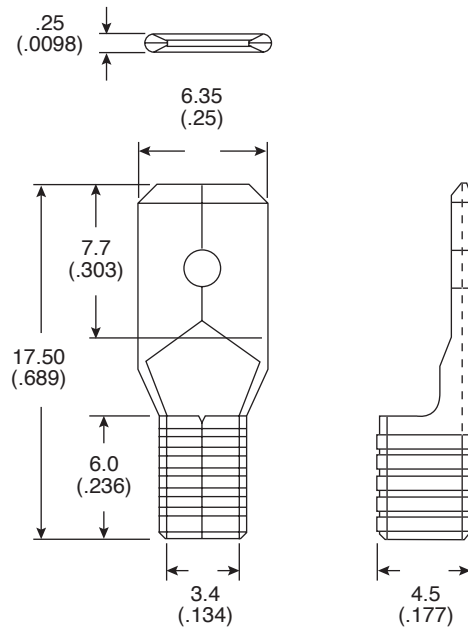

Butted Seam Disconnect

159-1225

Butted Seam Disconnect

Dimensions: mm (In.)

SPECIFICATIONS	
Wire Range:	12-10 AWG
Maximum Electrical Current:	24 ampere

Date Last Revised: 6-23-05

Available from Mouser Electronics
1-800-346-6873
www.mouser.com

KC-300708

159-1225