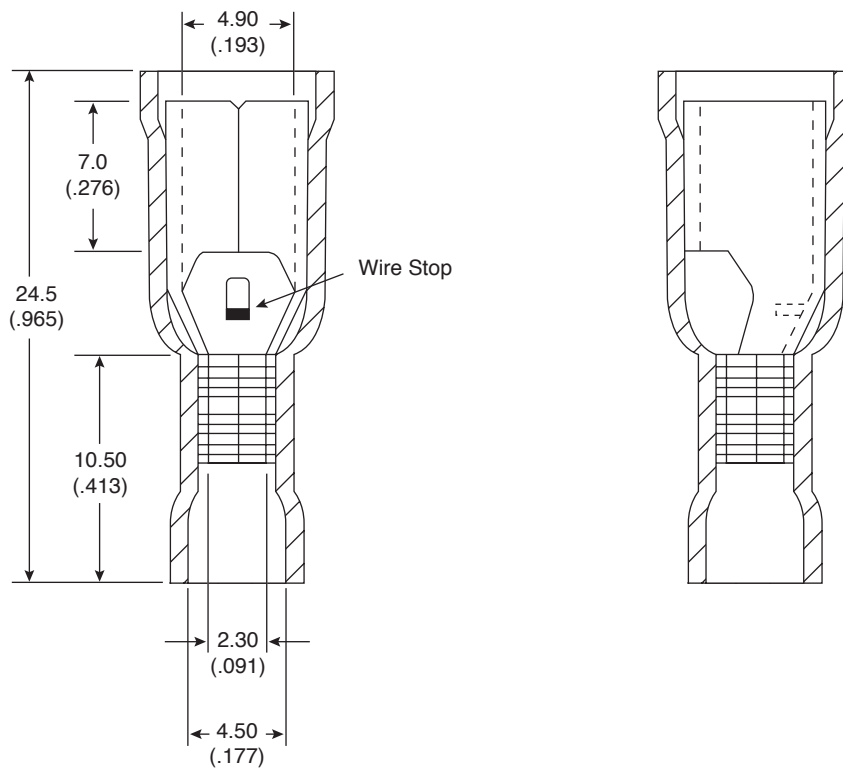

# Bullet Connector

159-1613

Bullet Connect

Dimensions: mm (In.)

## SPECIFICATIONS

Wire Range:	16-14 AWG
Maximum Electrical Rating:	75°C @ 300 Volts Max.
Maximum Electric Current:	15 Ampere
Color:	Blue
Type:	Solderless

Date Last Revised: 6-27-05

Available from Mouser Electronics  
1-800-346-6873  
www.mouser.com