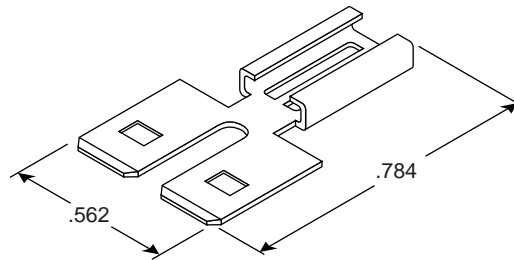

Double Male Tab

159-1226

Double Male Tab

DIMENSIONS (IN.)

SPECIFICATIONS	
Nema Tab:	.032 x .250
Material:	Brass, .016" thick

Date Last Revised: 4-06-04

Available from Mouser Electronics
1-800-346-6873
www.mouser.com

KC-300031

159-1226