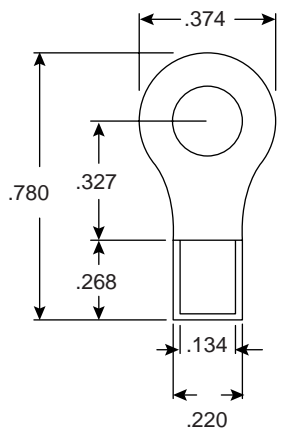

Non-Insulated Ring Connectors

159-1218

Non-Insulated Ring Connectors

DIMENSIONS (IN.)

SPECIFICATIONS	
Stud Size:	#10
Rated Current:	48A max.
Material:	Copper, .039" thick
Seam:	Brazed
Wire Size:	12/10

Date Last Revised: 4-06-04